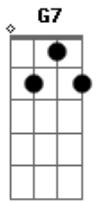

© ukulele-chords.com