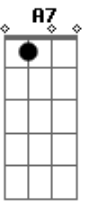

© ukulele-chords.com