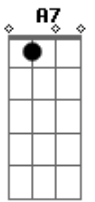

© ukulele-chords.com