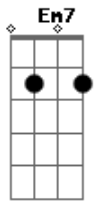

© ukulele-chords.com