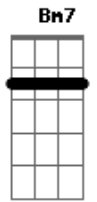

© ukulele-chords.com