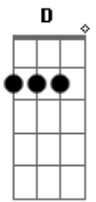

Anita O'Day - Gone With The Wind

Tom: D

Em7 A7 D Bm7
Gone with the wind
Em7 A7 D Bm7
Just like a leaf that has blown away
Em7 A7 D Bm7
Gone with the wind
Em7 A7 D Bm7
My lover has flown away
G7M A7 G A7 Edim
Yesterday's kisses are still on my lips
Em7 A7 G A A7 Bm Bm7 Bm7 A7
I found a lifetime of heaven at my fingertips

Em7 A7 D Bm7
But now all is gone
Em7 A7 D Bm7
Gone is the rapture that thrilled my heart
Em7 A7 D Bm7
Gone with the wind
Em7 A7 D Bm7
The gladness that stilled my heart
G A7 G7/13- G A
Just like a flame, love burned brightly
A7 E7 G G Em7
Then became an empty smoke dream that has gone
A7 D
Gone with the wind

Acordes

© ukulele-chords.com