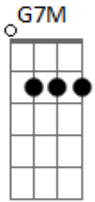

© ukulele-chords.com