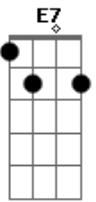

© ukulele-chords.com