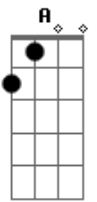

© ukulele-chords.com