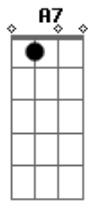

© ukulele-chords.com