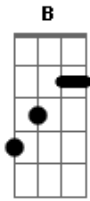

© ukulele-chords.com