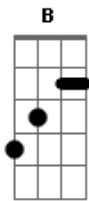

© ukulele-chords.com