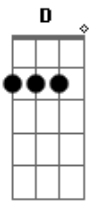

Animaniacs - Slappy Squirrel Theme

tom:
D
She's a cranky old critter
D Bm
She's bitter, we warn ya
Em A7
She lives in a tree house
D Bm
In Burbank, California
Em A7
Along with her nephew
D Bm
He says spew, he's cheerful
G B
D B7

When his aunt starts to rant
E7 A7
She gives him an earful
D Bm
She's grumpy, he's happy
G B
It's generation-gappy
D B7
Take a whirl with the squirrels
Em7 A7 D
Skippy and Slappy
Em7
Oh put a sock in it
A7 B D
That's my Aunt Slappy

Acordes