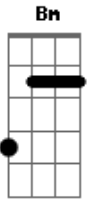

© ukulele-chords.com

© ukulele-chords.com