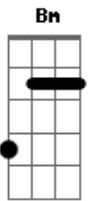

© ukulele-chords.com

© ukulele-chords.com