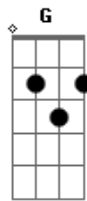

© ukulele-chords.com