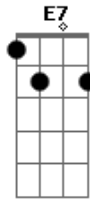

© ukulele-chords.com