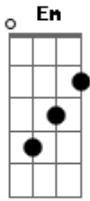

© ukulele-chords.com