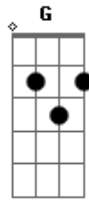

© ukulele-chords.com