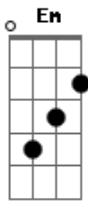

© ukulele-chords.com