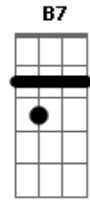

© ukulele-chords.com