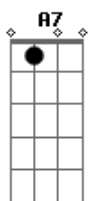

D G
Só tem amor quem sabe dar

Gm A7 D
Só tem amor quem sabe dar

(D E D D)

Acordes

© ukulele-chords.com

© ukulele-chords.com

© ukulele-chords.com

© ukulele-chords.com