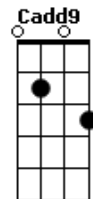

© ukulele-chords.com

And I will hold you in my arms
Tonight
Am F C
Nobody understands what we feel
The difference between us makes
C C C Cadd9
Us whole
Dm
You don't need to be scared
F G
When I close my eyes
C F
I see your face and I am alright
When I close my eyes
Am
There's no one else

(F Am Dm)
(C Am Dm)
(C C C Cadd9)

And I will hold you in my arms, tonight