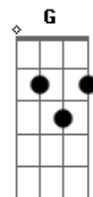

© ukulele-chords.com