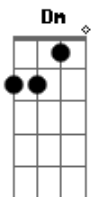

The gravity
Dm C
From this day I'm sure
F G
When I close my eyes
C F
I see your face and I am alright
C
When I close my eyes
Am
There's no one else

Acordes

© ukulele-chords.com

© ukulele-chords.com

© ukulele-chords.com