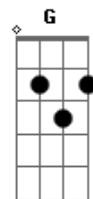

© ukulele-chords.com