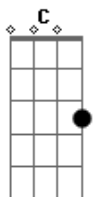

ANIE - Night Tale

tom:

Intro: C C C C Cadd9

Am F
The smile on your face tells me
C
I'm on the right path
Am F
Just take my hand and hold me like
C C C Cadd9
There's nothing left
Am
Hold me tight I'll keep you safe
C
I want to build a bond stronger than

The gravity
Dm C
From this day I'm sure
F G
When I close my eyes
C F
I see your face and I am alright
C
When I close my eyes
Am
There's no one else

Acordes

© ukulele-chords.com

© ukulele-chords.com

© ukulele-chords.com