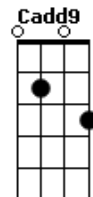

© ukulele-chords.com

And I will hold you in my arms
Tonight
Am F C
Nobody understands what we feel
The difference between us makes
Us whole
You don't need to be scared
When I close my eyes
I see your face and I am alright
When I close my eyes
There's no one else

(F Am Dm)
(C Am Dm)
(C C C Cadd9)

And I will hold you in my arms, tonight