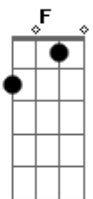

ANIE - Night Tale

tom:

Intro: C C C C Cadd9

Am F
The smile on your face tells me
C
I'm on the right path
Am F
Just take my hand and hold me like
C C C Cadd9
There's nothing left
Am
Hold me tight I'll keep you safe
C
I want to build a bond stronger than

The gravity
Dm C
From this day I'm sure
F G
When I close my eyes
C F
I see your face and I am alright
C
When I close my eyes
Am
There's no one else

Acordes

© ukulele-chords.com

© ukulele-chords.com

© ukulele-chords.com