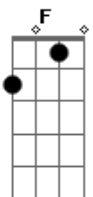

ANIE - Night Tale

tom:

Intro: C C C C Cadd9

Am F
The smile on your face tells me
C
I'm on the right path
Am F
Just take my hand and hold me like
C C C Cadd9
There's nothing left
Am
Hold me tight I'll keep you safe
C
I want to build a bond stronger than

The gravity
Dm C
From this day I'm sure
F G
When I close my eyes
C F
I see your face and I am alright
C
When I close my eyes
Am
There's no one else

Acordes

© ukulele-chords.com

© ukulele-chords.com

© ukulele-chords.com