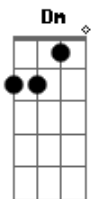

The gravity
Dm C
From this day I'm sure
F G
When I close my eyes
C F
I see your face and I am alright
C
When I close my eyes
Am
There's no one else

Acordes

© ukulele-chords.com

© ukulele-chords.com

© ukulele-chords.com