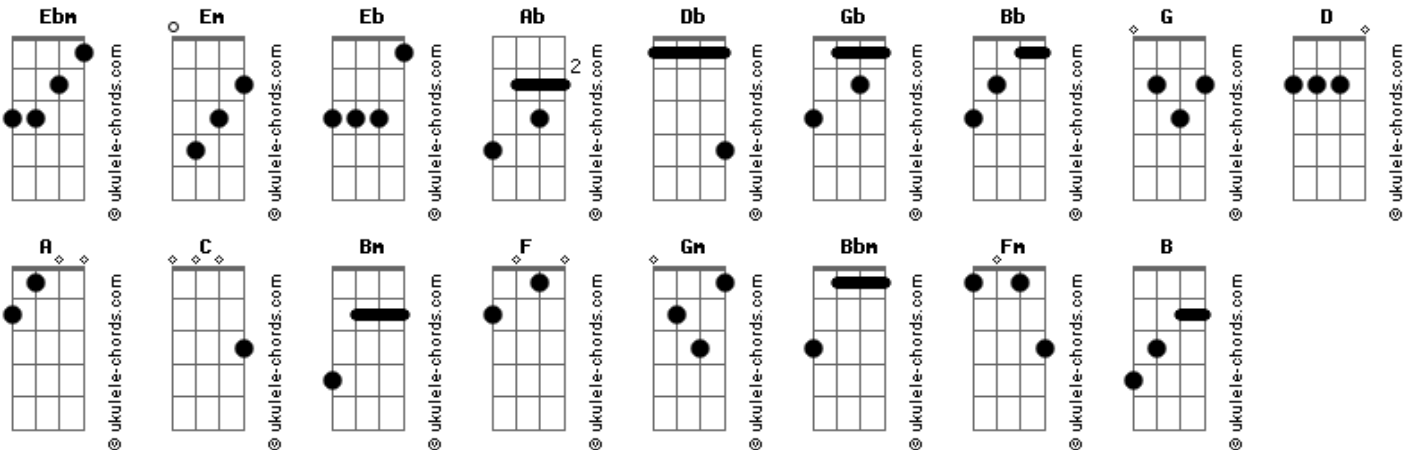

ANIE - Fairy Tale

tom:
Em (forma dos acordes no tom de **Em**)
 Afinação: **Eb Ab Db Gb Bb Eb**

Intro: **Em G D Em**

[Primeira Parte]

Em G D Em
 Fairy lady who stands on the walls
Em G D Em
 Life is short and wait is long
A Em D C A
 The stars, away, dim with the dawn
C D Em
 Fairy lady who stands on the walls
G D Em
 Your tale has only begun
Em G D Em
 It comes from far, the Nowhereland
A Em D C A
 The wind is blowing a sound well known
C D Em
 Fairy lady, your love is long gone

[Refrão]

Em D Bm
 Oh darling
Em D Bm
 Hear my soul and heed my cry
Em D Bm
 Cause all my crying
C A
 May flood a river in my heart

G D F C
 Oh, life is good
G D F C
 Oh, life is good
G D F C
 Oh, life is good
Eb F
 As good as you wish!

[Segunda Parte]

Em G D Em
 Pretty lady, the horses are back
G D Em
 Bringing joy and happiness

Acordes

A Em
 But all of a sudden
D C A
 The horses are gone
C
 It was only the sound
D Em
 Of your heartbeat alone!

[Refrão]

Em D Bm
 Oh darling
Em D Bm
 Hear my soul and heed my cry
Em D Bm
 Cause all my crying
C A
 May flood an ocean in my heart

[Solo] **G D F C**
G D F C
G D F C
Eb F Gm F

[Refrão]

Bbm Ab Fm
 Oh my darling
Bbm Ab Fm
 Now I cannot halt my cries
Bbm Ab Fm
 My tears have drowned me
Gb F
 And I refuse to realise