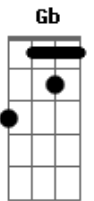

© ukulele-chords.com