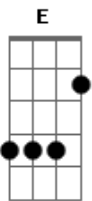

© ukulele-chords.com