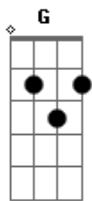

Gb
(Don't look back under the skin over your shoulder)

D E Gb
You see a ghost burning fire in my soul

A D
Lighting the side I don't like

E
Take your judge

Acordes

© ukulele-chords.com

© ukulele-chords.com

© ukulele-chords.com