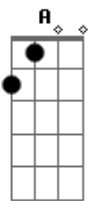

Gb
(Don't look back under the skin over your shoulder)

D E Gb
You see a ghost burning fire in my soul

A D
Lighting the side I don't like

E
Take your judge

Acordes

© ukulele-chords.com

© ukulele-chords.com

© ukulele-chords.com