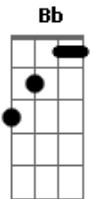

© ukulele-chords.com