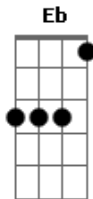

© ukulele-chords.com