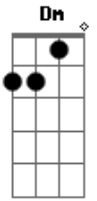

© ukulele-chords.com