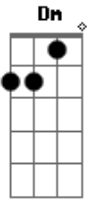

© ukulele-chords.com