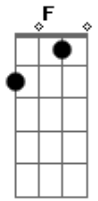

Angus and Julia Stone - Grizzly Bear

Tom: F
Intro: F Am Dm Dm

F Am Dm
Yeah i seen ya, there !
F Am Dm
Looking all pretty when you brush your hair
F Am Dm
Yeah I like it when you smile
F Am Dm
Won?t you stay with me just for a little while!

F Am Dm
Can I take you home, Can I take you home
Dm
We can go anywhere you wanna go
F Am Dm
Can I take you high, to the mountain sky
Dm
We can go as far as you wanna go
F Am Dm
Pa pappa pa pa pa paa
F Am Dm

Pa pappa pa pa pa paaa

F Am Dm
Sittin hear in beneath the star
F Am Dm
Makes me wanna take them away to my arms
F Am Dm
She got this way , she got this way
F Am Dm
Of wrappin' her little heart around mine

Refrao

F Am Dm
Can I take you home, Can I take you home
Dm
We can go anywhere you wanna go
F Am Dm
Can I take you high, to the mountain sky
Dm
We can go as far as you wanna go
F Am Dm
Pa pappa pa pa pa paa
F Am Dm
Pa pappa pa pa pa paaa

Acordes

© ukulele-chords.com