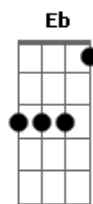

© ukulele-chords.com