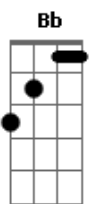

Gb D Db
Oh it gets dark, it gets lonely
Bb
On the other side from you
Gb D Db
I pine alot, I find the lot
Bb
Falls through without you
Gb D Db
I'm coming back love, cruel Heathcliff
Bb F
My only one dream, my only master
Cm Eb D

Too long I roam in the night
Cm Eb D
I'm coming back to his side to put it right
Cm Eb D
I'm coming home to wuthering, wuthering
Wuthering Heights

(Chorus)
Eb Cm F Bb
Heathcliff, it's me, Cathy come home
Eb F Bb Eb
I'm so cold, let me in-a-your window
Eb Cm F Bb
Heathcliff, it's me, Cathy come home
Eb F Bb Eb
I'm so cold, let me in-a-your window

Gm F Eb Cm Bb
Oh let me have it, let me grab your soul away
Gm F Eb Cm Bb
Oh let me have it, let me grab your soul away
Gm F Eb Gm
You know it's me, Cathy

(Chorus)
Eb Cm F Bb
Heathcliff, it's me, Cathy come home
Eb F Bb Eb
I'm so cold, let me in-a-your window
Eb Cm F Bb
Heathcliff, it's me, Cathy come home
Eb F Bb Eb
I'm so cold, let me in-a-your window
Eb Cm F Bb
Heathcliff, it's me, Cathy come home
Eb F Bb Eb
I'm so coooold...

(Solo)
(Eb Cm F Bb Eb F Bb Eb) 2x

(Chorus)
Eb Cm F Bb
Heathcliff, it's me, Cathy come home
Eb F Bb Eb
I'm so coooold...

(Solo)
(Eb Cm F Bb Eb F Bb Eb)...Até o fim...

Acordes

© ukulele-chords.com

© ukulele-chords.com