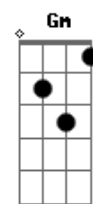

© ukulele-chords.com