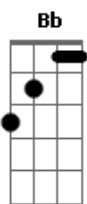

(Chorus)
Eb Cm F Bb
Heathcliff, it's me, Cathy come home
Eb F Bb Eb
I'm so cold, let me in-a-your window
Eb Cm F Bb
Heathcliff, it's me, Cathy come home
Eb F Bb Gb
I'm so cold, let me in-a-your window

Gb D Db
Oh it gets dark, it gets lonely
Bb
On the other side from you
Gb D Db
I pine alot, I find the lot
Bb
Falls through without you
Gb D Db
I'm coming back love, cruel Heathcliff
Bb F
My only one dream, my only master
Cm Eb D

Too long I roam in the night
Cm Eb D
I'm coming back to his side to put it right
Cm Eb D
I'm coming home to wuthering, wuthering
Wuthering Heights

(Chorus)
Eb Cm F Bb
Heathcliff, it's me, Cathy come home
Eb F Bb Eb
I'm so cold, let me in-a-your window
Eb Cm F Bb
Heathcliff, it's me, Cathy come home
Eb F Bb Eb
I'm so cold, let me in-a-your window

Gm F Eb Cm Bb
Oh let me have it, let me grab your soul away
Gm F Eb Cm Bb
Oh let me have it, let me grab your soul away
Gm F Eb Gm
You know it's me, Cathy

(Chorus)
Eb Cm F Bb
Heathcliff, it's me, Cathy come home
Eb F Bb Eb
I'm so cold, let me in-a-your window
Eb Cm F Bb
Heathcliff, it's me, Cathy come home
Eb F Bb Eb
I'm so cold, let me in-a-your window
Eb Cm F Bb
Heathcliff, it's me, Cathy come home
Eb F Bb Eb
I'm so coooold...

(Solo)
(Eb Cm F Bb Eb F Bb Eb) 2x

(Chorus)
Eb Cm F Bb
Heathcliff, it's me, Cathy come home
Eb F Bb Eb
I'm so coooold...

(Solo)
(Eb Cm F Bb Eb F Bb Eb)...Até o fim...

Acordes