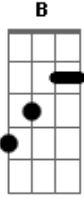

It's me, Cathy
Come home, I'm so cold
Let me in your window

Heathcliff
It's me, Cathy

Come home, I'm so cold
Let me in your window

Heathcliff
It's me, Cathy
Come home, I'm so cold

Acordes

© ukulele-chords.com

© ukulele-chords.com

© ukulele-chords.com

© ukulele-chords.com

© ukulele-chords.com

© ukulele-chords.com

© ukulele-chords.com

© ukulele-chords.com

© ukulele-chords.com