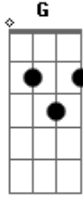

© ukulele-chords.com