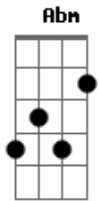

© ukulele-chords.com