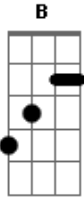

It's me, Cathy
Come home, I'm so cold
Let me in your window

Heathcliff
It's me, Cathy

B   E
Come home, I'm so cold
Gb   B   E
Let me in your window

E   Dbm
Heathcliff
Gb
It's me, Cathy
B   E   Gb B E Gb B E
Come home, I'm so cold

Acordes

© ukulele-chords.com

© ukulele-chords.com

© ukulele-chords.com

© ukulele-chords.com

© ukulele-chords.com

© ukulele-chords.com

© ukulele-chords.com

© ukulele-chords.com

© ukulele-chords.com

© ukulele-chords.com