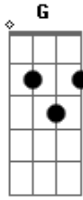

© ukulele-chords.com