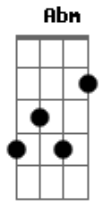

© ukulele-chords.com