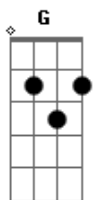

Angra - The Course Of Nature

Tom: C

(acústica)

Intro: D G Bb D

D C
Across the ages the world has been
Bb D
Changing, it's drifting in space
D C
The rest of you that still remain
Bb D
Guarding your memories, now sleep

C
Running fast you're only
G
A flash inside the pain

D F
Life will never,
G F
never be the same
D F
Time runs over
G C
The course of nature's way

D
Spinning around you
C
Millions of screams
Bb D
Deafen all your sanity

D C
Fast decay, no delay
Bb D

Minutes are lost in sublime

C
Running fast you're only
G
A flash inside the pain

D F
Life will never,
G F
never be the same

D F
Time runs over
G C
The course of nature's way
D

D Bb
All day you feel lonely
B
Cause you know
The years have gone by
C Db
They'll never come again

C
Life is overrated
G
But who will ever know

F D F
Life will never,
G F
never be the same

D F
Time runs over
G C
The course of nature's way 2x

Acordes

© ukulele-chords.com