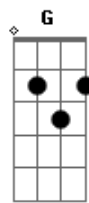

© ukulele-chords.com