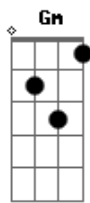

© ukulele-chords.com