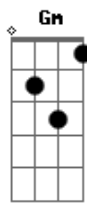

For all I take C
Inside of your heart Bb
Am C Gm F
So near so far
Eb F
I'm just a boy... like you

Dm C
Oh! Father I pray
Dm C
For your charity
Bb Am
Wisdom for life
Gm Dm
Was all I needed
Was all I wanted C
To share with you Gm
F

You know my heart

Was not disguise C

Waiting for you Dm
C Bb Am Gm

So stay with me A
F C
I'm now a man! You know!

D
Come! Take a chance A

And give it all G
A
No harmful winds

To whisper for D

Life is short, you know A

Gb
© ukulele-chords.com

C
© ukulele-chords.com

A
© ukulele-chords.com

Dm
© ukulele-chords.com

Bb
© ukulele-chords.com

Am
© ukulele-chords.com

Gm
© ukulele-chords.com

Eb
© ukulele-chords.com