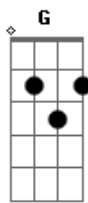

© ukulele-chords.com