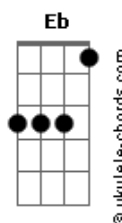

Angra - Silence Inside

tom:

Intro: F F F F
Dm7 D C#7M C7
F F F F
Dm7 D C#7M C7
F F F F Eb Db C7
F F Eb Db C7
Dm E Dm E Fm G Fm G
Dm E Dm E Fm G Fm G

[Riff] D Ab D F
D Ab D Ab
Fm Dbm Cm Gbm F
Fm Dbm Cm Gbm F

[Primeira Parte]

(Dm Gbm Dm Fm)

Dm You realize, silence inside, free from time and space
Dm Echo the horns and thus we reborn in glory

[Pré-Refrão]

Gm Gm D#7M Db F
No surprise, mesmerized, the new flow

[Refrão]

Bbm F#7M Fm
The miracle of love
Eb
On the edge of the world
Bbm Ab G
Expands in and out the horizon of ØMNI?s infinity
Bbm F#7M Fm
On the edge of the world
Eb
The madness of love
Bbm Ab G
Ashes blown as the sun goes down like a dying ember

(Fm Dbm Cm Gbm F)
(Fm Dbm Cm Gbm F)

[Segunda Parte]

Dm Fm
There goes life unbroken and fragile, around the ØMNIverse
Dm Gm
The limits of void back the source where we belong
Dm
Hold your breath, be quiet, receive
Fm
Be sure of nothingness
Dm G
Certain and calm, beneath the tides, you cross the line

[Ponte]

Gm Gm D#7M Db F
From the bounds, sparkling skies are crimson

[Refrão]

Acordes

Bbm F#7M Fm
The miracle of love
Eb
On the edge of the world
Bbm Ab G
Expands in and out the horizon of ØMNI?s infinity
Bbm F#7M Fm
On the edge of the world
Eb
The madness of love
Bbm Ab G F#7M
Ashes blown as the sun goes down like a dying ember
F
Leaves a silence inside

[Riff] D Ab D F
D Ab D Ab

[Solo 1] Bbm Gb Ebm
G#7M Fm7 Db
Bbm Gb Ebm
G#7M Fm7 Db

Fm Fm Fm
Neutron stars are now colliding
Db D Eb E
Bursting somewhere in the sky
Fm Fm Fm
Every day we?re better on destroying
Db D Eb
What love and chaos organize
E Fm Fm
Can?t our God be wrong?

(Fm Dm Eb E)

[Solo 2] Bbm B Db
Bbm B F7

[Refrão]

Bbm F#7M Fm
The miracle of love
Eb
On the edge of the world
Bbm Ab G
Expands in and out the horizon of ØMNI?s infinity
Bbm F#7M Fm
On the edge of the world
Eb
The madness of love
Bbm Ab G
Ashes blown as the sun goes down like a dying ember
Bbm F#7M
The miracle of love
Fm Eb
The madness of love
Bbm Ab G Gb
Our mirrors collide, the trumpets shall cry as the walls fall
F
Down

[Final] F F F
F Eb Db C7
F F F
F Eb Db C7