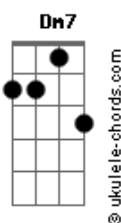

Angra - Silence Inside

tom:

Intro: F F F F
Dm7 D C#7M C7
F F F F
Dm7 D C#7M C7
F F F F Eb Db C7
F F Eb Db C7
Dm E Dm E Fm G Fm G
Dm E Dm E Fm G Fm G

[Riff] D Ab D F
D Ab D Ab
Fm Dbm Cm Gbm F
Fm Dbm Cm Gbm F

[Primeira Parte]

(Dm Gbm Dm Fm)

Dm You realize, silence inside, free from time and space
Dm Echo the horns and thus we reborn in glory

[Pré-Refrão]

Gm Gm D#7M Db F
No surprise, mesmerized, the new flow

[Refrão]

Bbm F#7M Fm
The miracle of love
Eb
On the edge of the world
Bbm Ab G
Expands in and out the horizon of ØMNI?s infinity
Bbm F#7M Fm
On the edge of the world
Eb
The madness of love
Bbm Ab G
Ashes blown as the sun goes down like a dying ember

(Fm Dbm Cm Gbm F)
(Fm Dbm Cm Gbm F)

[Segunda Parte]

Dm Fm
There goes life unbroken and fragile, around the ØMNIverse
Dm Gm
The limits of void back the source where we belong
Dm
Hold your breath, be quiet, receive
Fm
Be sure of nothingness
Dm G
Certain and calm, beneath the tides, you cross the line

[Ponte]

Gm Gm D#7M Db F
From the bounds, sparkling skies are crimson

[Refrão]

Acordes

Bbm F#7M Fm
The miracle of love
Eb
On the edge of the world
Bbm Ab G
Expands in and out the horizon of ØMNI?s infinity
Bbm F#7M Fm
On the edge of the world
Eb
The madness of love
Bbm Ab G F#7M
Ashes blown as the sun goes down like a dying ember
F
Leaves a silence inside

[Riff] D Ab D F
D Ab D Ab

[Solo 1] Bbm Gb Ebm
G#7M Fm7 Db
Bbm Gb Ebm
G#7M Fm7 Db

Fm Fm Fm
Neutron stars are now colliding
Db D Eb E
Bursting somewhere in the sky
Fm Fm Fm
Every day we?re better on destroying
Db D Eb
What love and chaos organize
E Fm Fm
Can?t our God be wrong?

(Fm Dm Eb E)

[Solo 2] Bbm B Db
Bbm B F7

[Refrão]

Bbm F#7M Fm
The miracle of love
Eb
On the edge of the world
Bbm Ab G
Expands in and out the horizon of ØMNI?s infinity
Bbm F#7M Fm
On the edge of the world
Eb
The madness of love
Bbm Ab G
Ashes blown as the sun goes down like a dying ember
Bbm F#7M
The miracle of love
Fm Eb
The madness of love
Bbm Ab G Gb
Our mirrors collide, the trumpets shall cry as the walls fall
F
Down

[Final] F F F
F Eb Db C7
F F F
F Eb Db C7