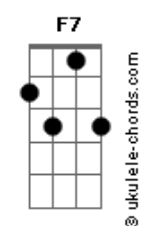

© ukulele-chords.com