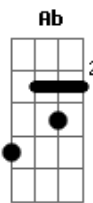

© ukulele-chords.com

© ukulele-chords.com

ukulele-chords.com

© ukulele-chords.com

© ukulele-chords.com

© ukulele-chords.com

© ukulele-chords.com

© ukulele-chords.com

© ukulele-chords.com

© ukulele-chords.com

© ukulele-chords.com

© ukulele-chords.com