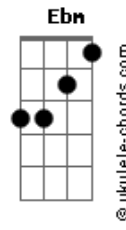

© ukulele-chords.com