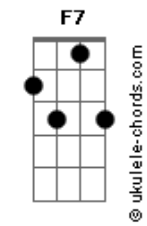

© ukulele-chords.com