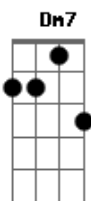

[Ponte]

Gm Gm D#7M Db F
 From the bounds, sparkling skies are crimson

[Refrão]

Acordes

© ukulele-chords.com

© ukulele-chords.com

© ukulele-chords.com

© ukulele-chords.com