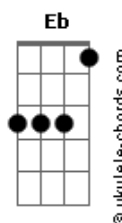

[Primeira Parte]

(Dm Gbm Dm Fm)

Dm You realize, silence inside, free from time and space
 Dm Echo the horns and thus we reborn in glory

[Pré-Refrão]

Gm Gm D#7M Db F
 No surprise, mesmerized, the new flow

[Refrão]

Bbm F#7M Fm
 The miracle of love
 Eb
 On the edge of the world
 Bbm Ab G
 Expands in and out the horizon of ØMNI?s infinity
 Bbm F#7M Fm
 On the edge of the world
 Eb
 The madness of love
 Bbm Ab G
 Ashes blown as the sun goes down like a dying ember

(Fm Dbm Cm Gbm F)
 (Fm Dbm Cm Gbm F)

[Segunda Parte]

Dm Fm
 There goes life unbroken and fragile, around the ØMNIverse
 Dm Gm
 The limits of void back the source where we belong
 Dm
 Hold your breath, be quiet, receive
 Fm
 Be sure of nothingness
 Dm G
 Certain and calm, beneath the tides, you cross the line

[Ponte]

Gm Gm D#7M Db F
 From the bounds, sparkling skies are crimson

[Refrão]

Acordes

Bbm F#7M Fm
 The miracle of love
 Eb
 On the edge of the world
 Bbm Ab G
 Expands in and out the horizon of ØMNI?s infinity
 Bbm F#7M Fm
 On the edge of the world
 Eb
 The madness of love
 Bbm Ab G F#7M
 Ashes blown as the sun goes down like a dying ember
 F
 Leaves a silence inside