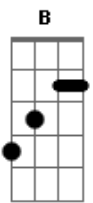

© ukulele-chords.com

© ukulele-chords.com

ukulele-chords.com

© ukulele-chords.com

© ukulele-chords.com

© ukulele-chords.com

© ukulele-chords.com

© ukulele-chords.com

© ukulele-chords.com

© ukulele-chords.com

© ukulele-chords.com

© ukulele-chords.com