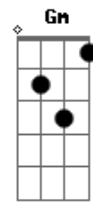

( Fm Dm Eb E )

[Solo 2] Bbm B Db  
 Bbm B F7

[Refrão]

Bbm F#7M Fm  
 The miracle of love  
 Eb  
 On the edge of the world  
 Bbm Ab G  
 Expands in and out the horizon of ØMNI?s infinity  
 Bbm F#7M Fm  
 On the edge of the world  
 Eb  
 The madness of love  
 Bbm Ab G  
 Ashes blown as the sun goes down like a dying ember  
 Bbm F#7M  
 The miracle of love  
 Fm Eb  
 The madness of love  
 Bbm Ab G Gb  
 Our mirrors collide, the trumpets shall cry as the walls fall  
 F  
 Down

[Final] F F F  
 F Eb Db C7  
 F F F  
 F Eb Db C7

© ukulele-chords.com

© ukulele-chords.com

© ukulele-chords.com

© ukulele-chords.com

© ukulele-chords.com

© ukulele-chords.com

© ukulele-chords.com