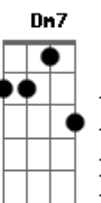

© ukulele-chords.com