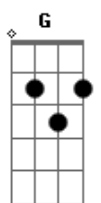

© ukulele-chords.com