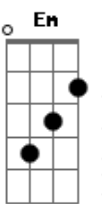

© ukulele-chords.com