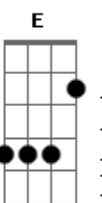

© ukulele-chords.com