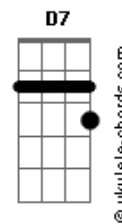

Angra - Out of this world

Tom: C

Tom: G

G7
So now i see

How nice it could be

To rocket through the stars

Bb C7 G7
Like a fire bullet through the sky

G7
Beautiful sight

Silent and bizarre

Wonder where you are

Bb C7 G
Rocket like a bullet through the sky

Bb C7 D D7
Circling on orbit through the night

G F
Peace of mind - not so far away

Em Am
Till i find my way back home

Am
So close to me

G F
Reaching out - to learn how good life is

Em Am
Living in a world like this

Am
So close to me

G F
Our blue marbles just a grain of sand

Em Bb Bb Am Am
And the universe is waiting for us there

C C C
Out of this world..

Em Em
Into the dark of night

C C C

Hoping that i'm not alone

Em D7
People are lost on that solid ground

G C
And there's something i want you to know

Em C
We are slowly destroying this world

Am
No other planet

D7 Am
Nowhere is better than here

Em
Into the night

Base para o solo: Bm G F Dm F C Dm
F C Bb G F Em Am
Eb F G A Am

C C C
Out of this world

Em Em
Spinning around the night

C C C
Seeing the people so small

Em D7
I see how much we have screwed our lives

G C
And there's something i'm trying to say

Em C
There'll be no second chance for our race

Am
Circled horizons

D7 Am
Staring at our lonely world

G7
Into the night

G7
Into the night

Bb C7 G7
Like a fire bullet through the sky

Bb C7 G7
When i find my way back home

Acordes