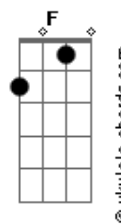

Angra - Out of this world

Tom: C

Tom: G

G7
So now i see

How nice it could be

To rocket through the stars

Bb C7 G7
Like a fire bullet through the sky

G7
Beautiful sight

Silent and bizarre

Wonder where you are

Bb C7 G
Rocket like a bullet through the sky

Bb C7 D D7
Circling on orbit through the night

G F
Peace of mind - not so far away

Em Am
Till i find my way back home

Am
So close to me

G F
Reaching out - to learn how good life is

Em Am
Living in a world like this

Am
So close to me

G F
Our blue marbles just a grain of sand

Em Bb Bb Am Am
And the universe is waiting for us there

C C C
Out of this world..

Em Em
Into the dark of night

C C C

Hoping that i'm not alone

Em D7
People are lost on that solid ground

G C
And there's something i want you to know

Em C
We are slowly destroying this world

Am
No other planet

D7 Am
Nowhere is better than here

Em
Into the night

Base para o solo: Bm G F Dm F C Dm
F C Bb G F Em Am
Eb F G A Am

C C C
Out of this world

Em Em
Spinning around the night

C C C
Seeing the people so small

Em D7
I see how much we have screwed our lives

G C
And there's something i'm trying to say

Em C
There'll be no second chance for our race

Am
Circled horizons

D7 Am
Staring at our lonely world

G7
Into the night

G7
Into the night

Bb C7 G7
Like a fire bullet through the sky

Bb C7 G7
When i find my way back home

Acordes