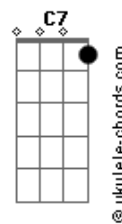

Angra - Out of this world

Tom: C

Tom: G

G7
So now i see

How nice it could be

To rocket through the stars

Bb C7 G7
Like a fire bullet through the sky

G7
Beautiful sight

Silent and bizarre

Wonder where you are

Bb C7 G
Rocket like a bullet through the sky

Bb C7 D D7
Circling on orbit through the night

G F
Peace of mind - not so far away

Em Am
Till i find my way back home

Am
So close to me

G F
Reaching out - to learn how good life is

Em Am
Living in a world like this

Am
So close to me

G F
Our blue marbles just a grain of sand

Em Bb Bb Am Am
And the universe is waiting for us there

C C C
Out of this world..

Em Em
Into the dark of night

C C C

Hoping that i'm not alone

Em D7
People are lost on that solid ground

G C
And there's something i want you to know

Em C
We are slowly destroying this world

Am
No other planet

D7 Am
Nowhere is better than here

Em
Into the night

Base para o solo: Bm G F Dm F C Dm
F C Bb G F Em Am
Eb F G A Am

C C C
Out of this world

Em Em
Spinning around the night

C C C
Seeing the people so small

Em D7
I see how much we have screwed our lives

G C
And there's something i'm trying to say

Em C
There'll be no second chance for our race

Am
Circled horizons

D7 Am
Staring at our lonely world

G7
Into the night

G7
Into the night

Bb C7 G7
Like a fire bullet through the sky

Bb C7 G7
When i find my way back home

Acordes