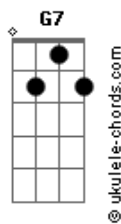

Angra - Out of this world

Tom: C

Tom: G

G7
So now i see

How nice it could be

To rocket through the stars

Bb C7 G7
Like a fire bullet through the sky

G7
Beautiful sight

Silent and bizarre

Wonder where you are

Bb C7 G
Rocket like a bullet through the sky

Bb C7 D D7
Circling on orbit through the night

G F
Peace of mind - not so far away

Em Am
Till i find my way back home

Am
So close to me

G F
Reaching out - to learn how good life is

Em Am
Living in a world like this

Am
So close to me

G F
Our blue marbles just a grain of sand

Em Bb Bb Am Am
And the universe is waiting for us there

C C C
Out of this world..

Em Em
Into the dark of night

C C C

Hoping that i'm not alone

Em D7
People are lost on that solid ground

G C
And there's something i want you to know

Em C
We are slowly destroying this world

Am
No other planet

D7 Am
Nowhere is better than here

Em
Into the night

Base para o solo: Bm G F Dm F C Dm
F C Bb G F Em Am
Eb F G A Am

C C C
Out of this world

Em Em
Spinning around the night

C C C
Seeing the people so small

Em D7
I see how much we have screwed our lives

G C
And there's something i'm trying to say

Em C
There'll be no second chance for our race

Am
Circled horizons

D7 Am
Staring at our lonely world

G7
Into the night

G7
Into the night

Bb C7 G7
Like a fire bullet through the sky

Bb C7 G7
When i find my way back home

Acordes