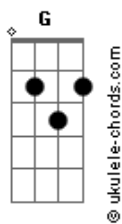

Angra - Out of this world

Tom: C

Tom: G

G7
So now i see

How nice it could be

To rocket through the stars

Bb C7 G7
Like a fire bullet through the sky

G7
Beautiful sight

Silent and bizarre

Wonder where you are

Bb C7 G
Rocket like a bullet through the sky

Bb C7 D D7
Circling on orbit through the night

G F
Peace of mind - not so far away

Em Am
Till i find my way back home

Am
So close to me

G F
Reaching out - to learn how good life is

Em Am
Living in a world like this

Am
So close to me

G F
Our blue marbles just a grain of sand

Em Bb Bb Am Am
And the universe is waiting for us there

C C C
Out of this world..

Em Em
Into the dark of night

C C C

Hoping that i'm not alone

Em D7
People are lost on that solid ground

G C
And there's something i want you to know

Em C
We are slowly destroying this world

Am
No other planet

D7 Am
Nowhere is better than here

Em
Into the night

Base para o solo: Bm G F Dm F C Dm
F C Bb G F Em Am
Eb F G A Am

C C C
Out of this world

Em Em
Spinning around the night

C C C
Seeing the people so small

Em D7
I see how much we have screwed our lives

G C
And there's something i'm trying to say

Em C
There'll be no second chance for our race

Am
Circled horizons

D7 Am
Staring at our lonely world

G7
Into the night

G7
Into the night

Bb C7 G7
Like a fire bullet through the sky

Bb C7 G7
When i find my way back home

Acordes