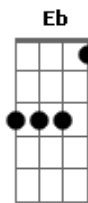

Em Em
Into the dark of night

C C C

Hoping that i'm not alone

Em D7
People are lost on that solid ground

G C
And there's something i want you to know

Em C
We are slowly destroying this world

Am
No other planet

D7 Am
Nowhere is better than here

Em
Into the night

Base para o solo: Bm G F Dm F C Dm
F C Bb G F Em Am
Eb F G A Am

C C C
Out of this world

Em Em
Spinning around the night

C C C
Seeing the people so small

Em D7
I see how much we have screwed our lives

Bb C7 G7
When i find my way back home

Acordes

© ukulele-chords.com

© ukulele-chords.com

© ukulele-chords.com

© ukulele-chords.com

© ukulele-chords.com