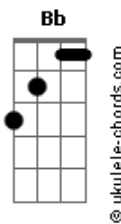

Angra - Out of this world

Tom: C

Tom: G

G7
So now i see

How nice it could be

To rocket through the stars

Bb C7 G7
Like a fire bullet through the sky

G7
Beautiful sight

Silent and bizarre

Wonder where you are

Bb C7 G
Rocket like a bullet through the sky

Bb C7 D D7
Circling on orbit through the night

G F
Peace of mind - not so far away

Em Am
Till i find my way back home

Am
So close to me

G F
Reaching out - to learn how good life is

Em Am
Living in a world like this

Am
So close to me

G F
Our blue marbles just a grain of sand

Em Bb Bb Am Am
And the universe is waiting for us there

C C C
Out of this world..

Em Em
Into the dark of night

C C C

Hoping that i'm not alone

Em D7
People are lost on that solid ground

G C
And there's something i want you to know

Em C
We are slowly destroying this world

Am
No other planet

D7 Am
Nowhere is better than here

Em
Into the night

Base para o solo: Bm G F Dm F C Dm
F C Bb G F Em Am
Eb F G A Am

C C C
Out of this world

Em Em
Spinning around the night

C C C
Seeing the people so small

Em D7
I see how much we have screwed our lives

G C
And there's something i'm trying to say

Em C
There'll be no second chance for our race

Am
Circled horizons

D7 Am
Staring at our lonely world

G7
Into the night

G7
Into the night

Bb C7 G7
Like a fire bullet through the sky

Bb C7 G7
When i find my way back home

Acordes