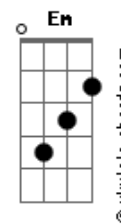

Angra - Out of this world

Tom: C

Tom: G

G7
So now i see

How nice it could be

To rocket through the stars

Bb C7 G7
Like a fire bullet through the sky

G7
Beautiful sight

Silent and bizarre

Wonder where you are

Bb C7 G
Rocket like a bullet through the sky

Bb C7 D D7
Circling on orbit through the night

G F
Peace of mind - not so far away

Em Am
Till i find my way back home

Am
So close to me

G F
Reaching out - to learn how good life is

Em Am
Living in a world like this

Am
So close to me

G F
Our blue marbles just a grain of sand

Em Bb Bb Am Am
And the universe is waiting for us there

C C C
Out of this world..

Em Em
Into the dark of night

C C C

Hoping that i'm not alone

Em D7
People are lost on that solid ground

G C
And there's something i want you to know

Em C
We are slowly destroying this world

Am
No other planet

D7 Am
Nowhere is better than here

Em
Into the night

Base para o solo: Bm G F Dm F C Dm
F C Bb G F Em Am
Eb F G A Am

C C C
Out of this world

Em Em
Spinning around the night

C C C
Seeing the people so small

Em D7
I see how much we have screwed our lives

G C
And there's something i'm trying to say

Em C
There'll be no second chance for our race

Am
Circled horizons

D7 Am
Staring at our lonely world

G7
Into the night

G7
Into the night

Bb C7 G7
Like a fire bullet through the sky

Bb C7 G7
When i find my way back home

Acordes