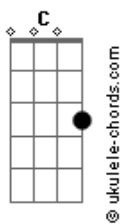

Angra - Out of this world

Tom: C

Tom: G

G7
So now i see

How nice it could be

To rocket through the stars

Bb C7 G7
Like a fire bullet through the sky

G7
Beautiful sight

Silent and bizarre

Wonder where you are

Bb C7 G
Rocket like a bullet through the sky

Bb C7 D D7
Circling on orbit through the night

G F
Peace of mind - not so far away

Em Am
Till i find my way back home

Am
So close to me

G F
Reaching out - to learn how good life is

Em Am
Living in a world like this

Am
So close to me

G F
Our blue marbles just a grain of sand

Em Bb Bb Am Am
And the universe is waiting for us there

C C C
Out of this world..

Em Em
Into the dark of night

C C C

Hoping that i'm not alone

Em D7
People are lost on that solid ground

G C
And there's something i want you to know

Em C
We are slowly destroying this world

Am
No other planet

D7 Am
Nowhere is better than here

Em
Into the night

Base para o solo: Bm G F Dm F C Dm
F C Bb G F Em Am
Eb F G A Am

C C C
Out of this world

Em Em
Spinning around the night

C C C
Seeing the people so small

Em D7
I see how much we have screwed our lives

G C
And there's something i'm trying to say

Em C
There'll be no second chance for our race

Am
Circled horizons

D7 Am
Staring at our lonely world

G7
Into the night

G7
Into the night

Bb C7 G7
Like a fire bullet through the sky

Bb C7 G7
When i find my way back home

Acordes