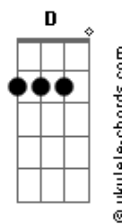

Angra - Out of this world

Tom: C

Tom: G

G7
So now i see

How nice it could be

To rocket through the stars

Bb C7 G7
Like a fire bullet through the sky

G7
Beautiful sight

Silent and bizarre

Wonder where you are

Bb C7 G
Rocket like a bullet through the sky

Bb C7 D D7
Circling on orbit through the night

G F
Peace of mind - not so far away

Em Am
Till i find my way back home

Am
So close to me

G F
Reaching out - to learn how good life is

Em Am
Living in a world like this

Am
So close to me

G F
Our blue marbles just a grain of sand

Em Bb Bb Am Am
And the universe is waiting for us there

C C C
Out of this world..

Em Em
Into the dark of night

C C C

Hoping that i'm not alone

Em D7
People are lost on that solid ground

G C
And there's something i want you to know

Em C
We are slowly destroying this world

Am
No other planet

D7 Am
Nowhere is better than here

Em
Into the night

Base para o solo: Bm G F Dm F C Dm
F C Bb G F Em Am
Eb F G A Am

C C C
Out of this world

Em Em
Spinning around the night

C C C
Seeing the people so small

Em D7
I see how much we have screwed our lives

G C
And there's something i'm trying to say

Em C
There'll be no second chance for our race

Am
Circled horizons

D7 Am
Staring at our lonely world

G7
Into the night

G7
Into the night

Bb C7 G7
Like a fire bullet through the sky

Bb C7 G7
When i find my way back home

Acordes