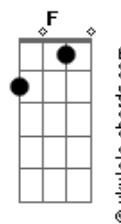

Angra - Out of this world

Tom: C

Tom: G

G7
So now i see

How nice it could be

To rocket through the stars

Bb C7 G7
Like a fire bullet through the sky

G7
Beautiful sight

Silent and bizarre

Wonder where you are

Bb C7 G
Rocket like a bullet through the sky

Bb C7 D D7
Circling on orbit through the night

G F
Peace of mind - not so far away

Em7 Am7
Till i find my way back home

Am7
So close to me

G F
Reaching out - to learn how good life is

Em7 Am7
Living in a world like this

Am7
So close to me

G F
Our blue marbles just a grain of sand

Em7 Bb Bb Am7 Am7
And the universe is waiting for us there

C C C
Out of this world..

Em7 Em
Into the dark of night

C C C

Hoping that i'm not alone

Em D7
People are lost on that solid ground

G C
And there's something i want you to know

Em7 C
We are slowly destroying this world

Am7
No other planet

D7 Am7
Nowhere is better than here

Em
Into the night

Base para o solo: Bm7 G F Dm F C Dm7
F C Bb G F Em7 Am7 C Dm7
Eb F G A Am

C C C
Out of this world

Em7 Em
Spinning around the night

C C C
Seeing the people so small

Em D7
I see how much we have screwed our lives

G C
And there's something i'm trying to say

Em7 C
There'll be no second chance for our race

Am7
Circled horizons

D7 Am7
Staring at our lonely world

G7
Into the night

G7
Into the night

Bb C7 G7
Like a fire bullet through the sky

Bb C7 G7
When i find my way back home

Acordes