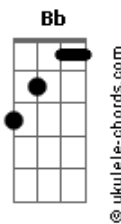

Angra - Out of this world

Tom: C

Tom: G

G7
So now i see

How nice it could be

To rocket through the stars

Bb C7 G7
Like a fire bullet through the sky

G7
Beautiful sight

Silent and bizarre

Wonder where you are

Bb C7 G
Rocket like a bullet through the sky

Bb C7 D D7
Circling on orbit through the night

G F
Peace of mind - not so far away

Em7 Am7
Till i find my way back home

Am7
So close to me

G F
Reaching out - to learn how good life is

Em7 Am7
Living in a world like this

Am7
So close to me

G F
Our blue marbles just a grain of sand

Em7 Bb Bb Am7 Am7
And the universe is waiting for us there

C C C
Out of this world..

Em7 Em
Into the dark of night

C C C

Hoping that i'm not alone

Em D7
People are lost on that solid ground

G C
And there's something i want you to know

Em7 C
We are slowly destroying this world

Am7
No other planet

D7 Am7
Nowhere is better than here

Em
Into the night

Base para o solo: Bm7 G F Dm F C Dm7
F C Bb G F Em7 Am7 C Dm7
Eb F G A Am

C C C
Out of this world

Em7 Em
Spinning around the night

C C C
Seeing the people so small

Em D7
I see how much we have screwed our lives

G C
And there's something i'm trying to say

Em7 C
There'll be no second chance for our race

Am7
Circled horizons

D7 Am7
Staring at our lonely world

G7
Into the night

G7
Into the night

Bb C7 G7
Like a fire bullet through the sky

Bb C7 G7
When i find my way back home

Acordes