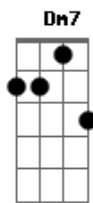

Em D7
I see how much we have screwed our lives

G C
And there's something i'm trying to say

Em7 C
There'll be no second chance for our race

Am7
Circled horizons

D7 Am7
Staring at our lonely world

G7
Into the night

G7
Into the night

Bb C7 G7
Like a fire bullet through the sky

Bb C7 G7
When i find my way back home

Acordes

© ukulele-chords.com

© ukulele-chords.com

© ukulele-chords.com

© ukulele-chords.com