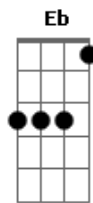

© ukulele-chords.com