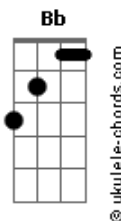

Angra - Out of this world

Tom: C

Tom: G

G7
So now i see

How nice it could be

To rocket through the stars

Bb C7 G7
Like a fire bullet through the sky

G7
Beautiful sight

Silent and bizarre

Wonder where you are

Bb C7 G
Rocket like a bullet through the sky

Bb C7 D D7
Circling on orbit through the night

G F
Peace of mind - not so far away

Em7 Am7
Till i find my way back home

Am7
So close to me

G F
Reaching out - to learn how good life is

Em7 Am7
Living in a world like this

Am7
So close to me

G F
Our blue marbles just a grain of sand

Em7 Bb Bb Am7 Am7
And the universe is waiting for us there

C C C
Out of this world..

Em7 Em
Into the dark of night

C C C

Hoping that i'm not alone

Em D7
People are lost on that solid ground

G C
And there's something i want you to know

Em7 C
We are slowly destroying this world

Am7
No other planet

D7 Am7
Nowhere is better than here

Em
Into the night

Base para o solo: Bm7 G F Dm F C Dm7
F C Bb G F Em7 Am7 C Dm7
Eb F G A Am

C C C
Out of this world

Em7 Em
Spinning around the night

C C C
Seeing the people so small

Em D7
I see how much we have screwed our lives

G C
And there's something i'm trying to say

Em7 C
There'll be no second chance for our race

Am7
Circled horizons

D7 Am7
Staring at our lonely world

G7
Into the night

G7
Into the night

Bb C7 G7
Like a fire bullet through the sky

Bb C7 G7
When i find my way back home

Acordes