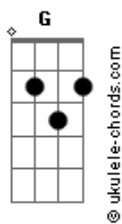

Angra - Out of this world

Tom: C

Tom: G

G7
So now i see

How nice it could be

To rocket through the stars

Bb C7 G7
Like a fire bullet through the sky

G7
Beautiful sight

Silent and bizarre

Wonder where you are

Bb C7 G
Rocket like a bullet through the sky

Bb C7 D D7
Circling on orbit through the night

G F
Peace of mind - not so far away

Em7 Am7
Till i find my way back home

Am7
So close to me

G F
Reaching out - to learn how good life is

Em7 Am7
Living in a world like this

Am7
So close to me

G F
Our blue marbles just a grain of sand

Em7 Bb Bb Am7 Am7
And the universe is waiting for us there

C C C
Out of this world..

Em7 Em
Into the dark of night

C C C

Hoping that i'm not alone

Em D7
People are lost on that solid ground

G C
And there's something i want you to know

Em7 C
We are slowly destroying this world

Am7
No other planet

D7 Am7
Nowhere is better than here

Em
Into the night

Base para o solo: Bm7 G F Dm F C Dm7
F C Bb G F Em7 Am7 C Dm7
Eb F G A Am

C C C
Out of this world

Em7 Em
Spinning around the night

C C C
Seeing the people so small

Em D7
I see how much we have screwed our lives

G C
And there's something i'm trying to say

Em7 C
There'll be no second chance for our race

Am7
Circled horizons

D7 Am7
Staring at our lonely world

G7
Into the night

G7
Into the night

Bb C7 G7
Like a fire bullet through the sky

Bb C7 G7
When i find my way back home

Acordes