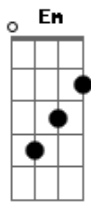

Em7 Em
Into the dark of night

C C C

Hoping that i'm not alone

Em D7
People are lost on that solid ground

G C
And there's something i want you to know

Em7 C
We are slowly destroying this world

Am7
No other planet

D7 Am7
Nowhere is better than here

Em
Into the night

Base para o solo: Bm7 G F Dm F C Dm7
F C Bb G F Em7 Am7 C Dm7
Eb F G A Am

C C C
Out of this world

Em7 Em
Spinning around the night

C C C
Seeing the people so small

Em D7
I see how much we have screwed our lives

G C
And there's something i'm trying to say

Em7 C
There'll be no second chance for our race

Am7
Circled horizons

D7 Am7
Staring at our lonely world

G7
Into the night

G7
Into the night

Bb C7 G7
Like a fire bullet through the sky

Bb C7 G7
When i find my way back home

Acordes

© ukulele-chords.com

© ukulele-chords.com

© ukulele-chords.com

© ukulele-chords.com