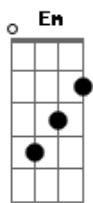

Em7 Em
Into the dark of night

C C C

Hoping that i'm not alone

Em D7
People are lost on that solid ground

G C
And there's something i want you to know

Em7 C
We are slowly destroying this world

Am7
No other planet

D7 Am7
Nowhere is better than here

Em
Into the night

Base para o solo: Bm7 G F Dm F C Dm7 Am7 C Dm7
F C Bb G F Em7 Am7
Eb F G A Am

C C C
Out of this world

Em7 Em
Spinning around the night

C C C
Seeing the people so small

Em D7
I see how much we have screwed our lives

G C
And there's something i'm trying to say

Em7 C
There'll be no second chance for our race

Am7
Circled horizons

D7 Am7
Staring at our lonely world

G7
Into the night

G7
Into the night

Bb C7 G7
Like a fire bullet through the sky

Bb C7 G7
When i find my way back home

Acordes

© ukulele-chords.com

© ukulele-chords.com

© ukulele-chords.com

© ukulele-chords.com