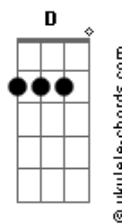

Angra - Out of this world

Tom: C

Tom: G

G7
So now i see

How nice it could be

To rocket through the stars

Bb C7 G7
Like a fire bullet through the sky

G7
Beautiful sight

Silent and bizarre

Wonder where you are

Bb C7 G
Rocket like a bullet through the sky

Bb C7 D D7
Circling on orbit through the night

G F
Peace of mind - not so far away

Em7 Am7
Till i find my way back home

Am7
So close to me

G F
Reaching out - to learn how good life is

Em7 Am7
Living in a world like this

Am7
So close to me

G F
Our blue marbles just a grain of sand

Em7 Bb Bb Am7 Am7
And the universe is waiting for us there

C C C
Out of this world..

Em7 Em
Into the dark of night

C C C

Hoping that i'm not alone

Em D7
People are lost on that solid ground

G C
And there's something i want you to know

Em7 C
We are slowly destroying this world

Am7
No other planet

D7 Am7
Nowhere is better than here

Em
Into the night

Base para o solo: Bm7 G F Dm F C Dm7
F C Bb G F Em7 Am7 C Dm7
Eb F G A Am

C C C
Out of this world

Em7 Em
Spinning around the night

C C C
Seeing the people so small

Em D7
I see how much we have screwed our lives

G C
And there's something i'm trying to say

Em7 C
There'll be no second chance for our race

Am7
Circled horizons

D7 Am7
Staring at our lonely world

G7
Into the night

G7
Into the night

Bb C7 G7
Like a fire bullet through the sky

Bb C7 G7
When i find my way back home

Acordes