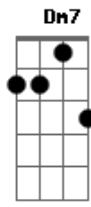

Em7 Em
Into the dark of night

C C C

Hoping that i'm not alone

Em D7
People are lost on that solid ground

G C
And there's something i want you to know

Em7 C
We are slowly destroying this world

Am7
No other planet

D7 Am7
Nowhere is better than here

Em
Into the night

Base para o solo: Bm7 G F Dm F C Dm7
F C Bb G F Em7 Am7 C Dm7
Eb F G A Am

C C C
Out of this world

Em7 Em
Spinning around the night

C C C
Seeing the people so small

Em D7
I see how much we have screwed our lives

G C
And there's something i'm trying to say

Em7 C
There'll be no second chance for our race

Am7
Circled horizons

D7 Am7
Staring at our lonely world

G7
Into the night

G7
Into the night

Bb C7 G7
Like a fire bullet through the sky

Bb C7 G7
When i find my way back home

Acordes

© ukulele-chords.com

© ukulele-chords.com

© ukulele-chords.com

© ukulele-chords.com