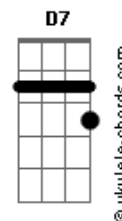

Angra - Out of this world

Tom: C

Tom: G

G7
So now i see

How nice it could be

To rocket through the stars

Bb C7 G7
Like a fire bullet through the sky

G7
Beautiful sight

Silent and bizarre

Wonder where you are

Bb C7 G
Rocket like a bullet through the sky

Bb C7 D D7
Circling on orbit through the night

G F
Peace of mind - not so far away

Em7 Am7
Till i find my way back home

Am7
So close to me

G F
Reaching out - to learn how good life is

Em7 Am7
Living in a world like this

Am7
So close to me

G F
Our blue marbles just a grain of sand

Em7 Bb Bb Am7 Am7
And the universe is waiting for us there

C C C
Out of this world..

Em7 Em
Into the dark of night

C C C

Hoping that i'm not alone

Em D7
People are lost on that solid ground

G C
And there's something i want you to know

Em7 C
We are slowly destroying this world

Am7
No other planet

D7 Am7
Nowhere is better than here

Em
Into the night

Base para o solo: Bm7 G F Dm F C Dm7
F C Bb G F Em7 Am7 C Dm7
Eb F G A Am

C C C
Out of this world

Em7 Em
Spinning around the night

C C C
Seeing the people so small

Em D7
I see how much we have screwed our lives

G C
And there's something i'm trying to say

Em7 C
There'll be no second chance for our race

Am7
Circled horizons

D7 Am7
Staring at our lonely world

G7
Into the night

G7
Into the night

Bb C7 G7
Like a fire bullet through the sky

Bb C7 G7
When i find my way back home

Acordes