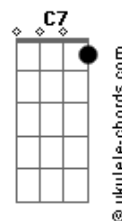

Angra - Out of this world

Tom: C

Tom: G

G7
So now i see

How nice it could be

To rocket through the stars

Bb C7 G7
Like a fire bullet through the sky

G7
Beautiful sight

Silent and bizarre

Wonder where you are

Bb C7 G
Rocket like a bullet through the sky

Bb C7 D D7
Circling on orbit through the night

G F
Peace of mind - not so far away

Em7 Am7
Till i find my way back home

Am7
So close to me

G F
Reaching out - to learn how good life is

Em7 Am7
Living in a world like this

Am7
So close to me

G F
Our blue marbles just a grain of sand

Em7 Bb Bb Am7 Am7
And the universe is waiting for us there

C C C
Out of this world..

Em7 Em
Into the dark of night

C C C

Hoping that i'm not alone

Em D7
People are lost on that solid ground

G C
And there's something i want you to know

Em7 C
We are slowly destroying this world

Am7
No other planet

D7 Am7
Nowhere is better than here

Em
Into the night

Base para o solo: Bm7 G F Dm F C Dm7
F C Bb G F Em7 Am7 C Dm7
Eb F G A Am

C C C
Out of this world

Em7 Em
Spinning around the night

C C C
Seeing the people so small

Em D7
I see how much we have screwed our lives

G C
And there's something i'm trying to say

Em7 C
There'll be no second chance for our race

Am7
Circled horizons

D7 Am7
Staring at our lonely world

G7
Into the night

G7
Into the night

Bb C7 G7
Like a fire bullet through the sky

Bb C7 G7
When i find my way back home

Acordes