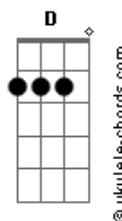

Angra - Out of this world

Tom: C

Tom: G

G7
So now i see

How nice it could be

To rocket through the stars

Bb C7 G7
Like a fire bullet through the sky

G7
Beautiful sight

Silent and bizarre

Wonder where you are

Bb C7 G
Rocket like a bullet through the sky

Bb C7 D D7
Circling on orbit through the night

G F
Peace of mind - not so far away

Em7 Am7
Till i find my way back home

Am7
So close to me

G F
Reaching out - to learn how good life is

Em7 Am7
Living in a world like this

Am7
So close to me

G F
Our blue marbles just a grain of sand

Em7 Bb Bb Am7 Am7
And the universe is waiting for us there

C C C
Out of this world..

Em7 Em
Into the dark of night

C C C

Hoping that i'm not alone

Em D7
People are lost on that solid ground

G C
And there's something i want you to know

Em7 C
We are slowly destroying this world

Am7
No other planet

D7 Am7
Nowhere is better than here

Em
Into the night

Base para o solo: Bm7 G F Dm F C Dm7
F C Bb G F Em7 Am7 C Dm7
Eb F G A Am

C C C
Out of this world

Em7 Em
Spinning around the night

C C C
Seeing the people so small

Em D7
I see how much we have screwed our lives

G C
And there's something i'm trying to say

Em7 C
There'll be no second chance for our race

Am7
Circled horizons

D7 Am7
Staring at our lonely world

G7
Into the night

G7
Into the night

Bb C7 G7
Like a fire bullet through the sky

Bb C7 G7
When i find my way back home

Acordes