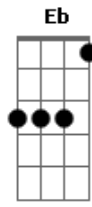

© ukulele-chords.com