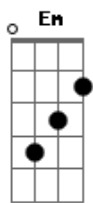

Em7 Em
Into the dark of night

C C C

Hoping that i'm not alone

Em D7
People are lost on that solid ground

G C
And there's something i want you to know

Em7 C
We are slowly destroying this world

Am7
No other planet

D7 Am7
Nowhere is better than here

Em
Into the night

Base para o solo: Bm7 G F Dm F C Dm7
F C Bb G F Em7 Am7 C Dm7
Eb F G A Am

C C C
Out of this world

Em7 Em
Spinning around the night

C C C
Seeing the people so small

Em D7
I see how much we have screwed our lives

G C
And there's something i'm trying to say

Em7 C
There'll be no second chance for our race

Am7
Circled horizons

D7 Am7
Staring at our lonely world

G7
Into the night

G7
Into the night

Bb C7 G7
Like a fire bullet through the sky

Bb C7 G7
When i find my way back home

Acordes

© ukulele-chords.com

© ukulele-chords.com

© ukulele-chords.com

© ukulele-chords.com