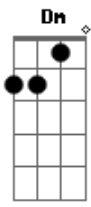

Em D7
I see how much we have screwed our lives

G C
And there's something i'm trying to say

Em7 C
There'll be no second chance for our race

Am7
Circled horizons

D7 Am7
Staring at our lonely world

G7
Into the night

G7
Into the night

Bb C7 G7
Like a fire bullet through the sky

Bb C7 G7
When i find my way back home

Acordes

© ukulele-chords.com

© ukulele-chords.com

© ukulele-chords.com

© ukulele-chords.com