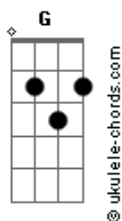

Angra - Out of this world

Tom: C

Tom: G

G7
So now i see

How nice it could be

To rocket through the stars

Bb C7 G7
Like a fire bullet through the sky

G7
Beautiful sight

Silent and bizarre

Wonder where you are

Bb C7 G
Rocket like a bullet through the sky

Bb C7 D D7
Circling on orbit through the night

G F
Peace of mind - not so far away

Em7 Am7
Till i find my way back home

Am7
So close to me

G F
Reaching out - to learn how good life is

Em7 Am7
Living in a world like this

Am7
So close to me

G F
Our blue marbles just a grain of sand

Em7 Bb Bb Am7 Am7
And the universe is waiting for us there

C C C
Out of this world..

Em7 Em
Into the dark of night

C C C

Hoping that i'm not alone

Em D7
People are lost on that solid ground

G C
And there's something i want you to know

Em7 C
We are slowly destroying this world

Am7
No other planet

D7 Am7
Nowhere is better than here

Em
Into the night

Base para o solo: Bm7 G F Dm F C Dm7
F C Bb G F Em7 Am7 C Dm7
Eb F G A Am

C C C
Out of this world

Em7 Em
Spinning around the night

C C C
Seeing the people so small

Em D7
I see how much we have screwed our lives

G C
And there's something i'm trying to say

Em7 C
There'll be no second chance for our race

Am7
Circled horizons

D7 Am7
Staring at our lonely world

G7
Into the night

G7
Into the night

Bb C7 G7
Like a fire bullet through the sky

Bb C7 G7
When i find my way back home

Acordes