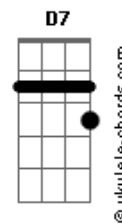

Angra - Out of this world

Tom: C

Tom: G

G7
So now i see

How nice it could be

To rocket through the stars

Bb C7 G7
Like a fire bullet through the sky

G7
Beautiful sight

Silent and bizarre

Wonder where you are

Bb C7 G
Rocket like a bullet through the sky

Bb C7 D D7
Circling on orbit through the night

G F
Peace of mind - not so far away

Em7 Am7
Till i find my way back home

Am7
So close to me

G F
Reaching out - to learn how good life is

Em7 Am7
Living in a world like this

Am7
So close to me

G F
Our blue marbles just a grain of sand

Em7 Bb Bb Am7 Am7
And the universe is waiting for us there

C C C
Out of this world..

Em7 Em
Into the dark of night

C C C

Hoping that i'm not alone

Em D7
People are lost on that solid ground

G C
And there's something i want you to know

Em7 C
We are slowly destroying this world

Am7
No other planet

D7 Am7
Nowhere is better than here

Em
Into the night

Base para o solo: Bm7 G F Dm F C Dm7
F C Bb G F Em7 Am7 C Dm7
Eb F G A Am

C C C
Out of this world

Em7 Em
Spinning around the night

C C C
Seeing the people so small

Em D7
I see how much we have screwed our lives

G C
And there's something i'm trying to say

Em7 C
There'll be no second chance for our race

Am7
Circled horizons

D7 Am7
Staring at our lonely world

G7
Into the night

G7
Into the night

Bb C7 G7
Like a fire bullet through the sky

Bb C7 G7
When i find my way back home

Acordes