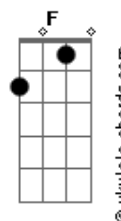

Angra - Out of this world

Tom: C

Tom: G

G7
So now i see

How nice it could be

To rocket through the stars

Bb C7 G7
Like a fire bullet through the sky

G7
Beautiful sight

Silent and bizarre

Wonder where you are

Bb C7 G
Rocket like a bullet through the sky

Bb C7 D D7
Circling on orbit through the night

G F
Peace of mind - not so far away

Em7 Am7
Till i find my way back home

Am7
So close to me

G F
Reaching out - to learn how good life is

Em7 Am7
Living in a world like this

Am7
So close to me

G F
Our blue marbles just a grain of sand

Em7 Bb Bb Am7 Am7
And the universe is waiting for us there

C C C
Out of this world..

Em7 Em
Into the dark of night

C C C

Hoping that i'm not alone

Em D7
People are lost on that solid ground

G C
And there's something i want you to know

Em7 C
We are slowly destroying this world

Am7
No other planet

D7 Am7
Nowhere is better than here

Em
Into the night

Base para o solo: Bm7 G F Dm F C Dm7
F C Bb G F Em7 Am7 C Dm7
Eb F G A Am

C C C
Out of this world

Em7 Em
Spinning around the night

C C C
Seeing the people so small

Em D7
I see how much we have screwed our lives

G C
And there's something i'm trying to say

Em7 C
There'll be no second chance for our race

Am7
Circled horizons

D7 Am7
Staring at our lonely world

G7
Into the night

G7
Into the night

Bb C7 G7
Like a fire bullet through the sky

Bb C7 G7
When i find my way back home

Acordes