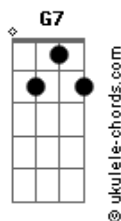

Angra - Out of this world

Tom: C

Tom: G

G7
So now i see

How nice it could be

To rocket through the stars

Bb C7 G7
Like a fire bullet through the sky

G7
Beautiful sight

Silent and bizarre

Wonder where you are

Bb C7 G
Rocket like a bullet through the sky

Bb C7 D D7
Circling on orbit through the night

G F
Peace of mind - not so far away

Em7 Am7
Till i find my way back home

Am7
So close to me

G F
Reaching out - to learn how good life is

Em7 Am7
Living in a world like this

Am7
So close to me

G F
Our blue marbles just a grain of sand

Em7 Bb Bb Am7 Am7
And the universe is waiting for us there

C C C
Out of this world..

Em7 Em
Into the dark of night

C C C

Hoping that i'm not alone

Em D7
People are lost on that solid ground

G C
And there's something i want you to know

Em7 C
We are slowly destroying this world

Am7
No other planet

D7 Am7
Nowhere is better than here

Em
Into the night

Base para o solo: Bm7 G F Dm F C Dm7
F C Bb G F Em7 Am7 C Dm7
Eb F G A Am

C C C
Out of this world

Em7 Em
Spinning around the night

C C C
Seeing the people so small

Em D7
I see how much we have screwed our lives

G C
And there's something i'm trying to say

Em7 C
There'll be no second chance for our race

Am7
Circled horizons

D7 Am7
Staring at our lonely world

G7
Into the night

G7
Into the night

Bb C7 G7
Like a fire bullet through the sky

Bb C7 G7
When i find my way back home

Acordes