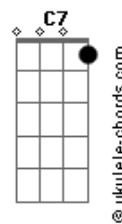

Angra - Out of this world

Tom: C

Tom: G

G7
So now i see

How nice it could be

To rocket through the stars

Bb C7 G7
Like a fire bullet through the sky

G7
Beautiful sight

Silent and bizarre

Wonder where you are

Bb C7 G
Rocket like a bullet through the sky

Bb C7 D D7
Circling on orbit through the night

G F
Peace of mind - not so far away

Em7 Am7
Till i find my way back home

Am7
So close to me

G F
Reaching out - to learn how good life is

Em7 Am7
Living in a world like this

Am7
So close to me

G F
Our blue marbles just a grain of sand

Em7 Bb Bb Am7 Am7
And the universe is waiting for us there

C C C
Out of this world..

Em7 Em
Into the dark of night

C C C

Hoping that i'm not alone

Em D7
People are lost on that solid ground

G C
And there's something i want you to know

Em7 C
We are slowly destroying this world

Am7
No other planet

D7 Am7
Nowhere is better than here

Em
Into the night

Base para o solo: Bm7 G F Dm F C Dm7
F C Bb G F Em7 Am7 C Dm7
Eb F G A Am

C C C
Out of this world

Em7 Em
Spinning around the night

C C C
Seeing the people so small

Em D7
I see how much we have screwed our lives

G C
And there's something i'm trying to say

Em7 C
There'll be no second chance for our race

Am7
Circled horizons

D7 Am7
Staring at our lonely world

G7
Into the night

G7
Into the night

Bb C7 G7
Like a fire bullet through the sky

Bb C7 G7
When i find my way back home

Acordes