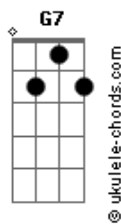

Angra - Out of this world

Tom: C

Tom: G

G7
So now i see

How nice it could be

To rocket through the stars

Bb C7 G7
Like a fire bullet through the sky

G7
Beautiful sight

Silent and bizarre

Wonder where you are

Bb C7 G
Rocket like a bullet through the sky

Bb C7 D D7
Circling on orbit through the night

G F
Peace of mind - not so far away

Em7 Am7
Till i find my way back home

Am7
So close to me

G F
Reaching out - to learn how good life is

Em7 Am7
Living in a world like this

Am7
So close to me

G F
Our blue marbles just a grain of sand

Em7 Bb Bb Am7 Am7
And the universe is waiting for us there

C C C
Out of this world..

Em7 Em
Into the dark of night

C C C

Hoping that i'm not alone

Em D7
People are lost on that solid ground

G C
And there's something i want you to know

Em7 C
We are slowly destroying this world

Am7
No other planet

D7 Am7
Nowhere is better than here

Em
Into the night

Base para o solo: Bm7 G F Dm F C Dm7
F C Bb G F Em7 Am7 C Dm7
Eb F G A Am

C C C
Out of this world

Em7 Em
Spinning around the night

C C C
Seeing the people so small

Em D7
I see how much we have screwed our lives

G C
And there's something i'm trying to say

Em7 C
There'll be no second chance for our race

Am7
Circled horizons

D7 Am7
Staring at our lonely world

G7
Into the night

G7
Into the night

Bb C7 G7
Like a fire bullet through the sky

Bb C7 G7
When i find my way back home

Acordes