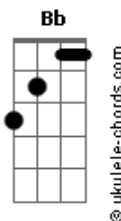

C C C  
Out of this world..

Em7 Em  
Into the dark of night

C C C

Hoping that i'm not alone

Em D7  
People are lost on that solid ground

G C  
And there's something i want you to know

Em7 C  
We are slowly destroying this world

Am7  
No other planet

D7 Am7  
Nowhere is better than here

Em  
Into the night

Base para o solo: Bm7 G F Dm F C Dm7 Am7 C Dm7  
F C Bb G F Em7 Am7  
Eb F G A Am

C C C  
Out of this world

Em7 Em  
Spinning around the night

C C C  
Seeing the people so small

Em D7  
I see how much we have screwed our lives

G C  
And there's something i'm trying to say

Em7 C  
There'll be no second chance for our race

Am7  
Circled horizons

D7 Am7  
Staring at our lonely world

G7  
Into the night

G7  
Into the night

Bb C7 G7  
Like a fire bullet through the sky

Bb C7 G7  
When i find my way back home