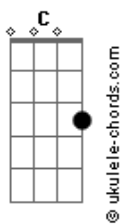

Angra - Out of this world

Tom: C

Tom: G

G7
So now i see

How nice it could be

To rocket through the stars

Bb C7 G7
Like a fire bullet through the sky

G7
Beautiful sight

Silent and bizarre

Wonder where you are

Bb C7 G
Rocket like a bullet through the sky

Bb C7 D D7
Circling on orbit through the night

G F
Peace of mind - not so far away

Em7 Am7
Till i find my way back home

Am7
So close to me

G F
Reaching out - to learn how good life is

Em7 Am7
Living in a world like this

Am7
So close to me

G F
Our blue marbles just a grain of sand

Em7 Bb Bb Am7 Am7
And the universe is waiting for us there

C C C
Out of this world..

Em7 Em
Into the dark of night

C C C

Hoping that i'm not alone

Em D7
People are lost on that solid ground

G C
And there's something i want you to know

Em7 C
We are slowly destroying this world

Am7
No other planet

D7 Am7
Nowhere is better than here

Em
Into the night

Base para o solo: Bm7 G F Dm F C Dm7
F C Bb G F Em7 Am7 C Dm7
Eb F G A Am

C C C
Out of this world

Em7 Em
Spinning around the night

C C C
Seeing the people so small

Em D7
I see how much we have screwed our lives

G C
And there's something i'm trying to say

Em7 C
There'll be no second chance for our race

Am7
Circled horizons

D7 Am7
Staring at our lonely world

G7
Into the night

G7
Into the night

Bb C7 G7
Like a fire bullet through the sky

Bb C7 G7
When i find my way back home

Acordes