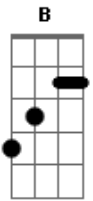

© ukulele-chords.com