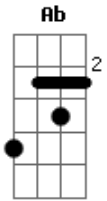

© ukulele-chords.com

© ukulele-chords.com