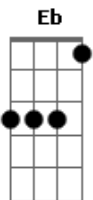

© ukulele-chords.com