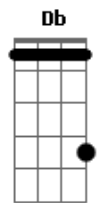

© ukulele-chords.com