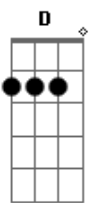

© ukulele-chords.com