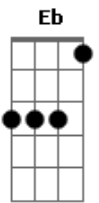

© ukulele-chords.com