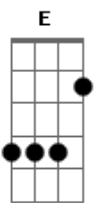

© ukulele-chords.com