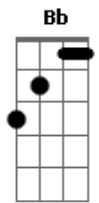

© ukulele-chords.com