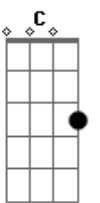

© ukulele-chords.com