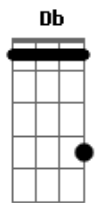

© ukulele-chords.com