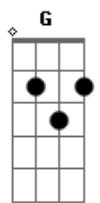

© ukulele-chords.com