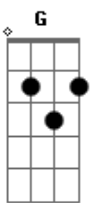

© ukulele-chords.com