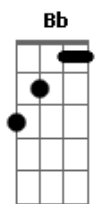

© ukulele-chords.com