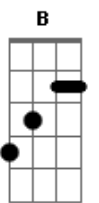

© ukulele-chords.com