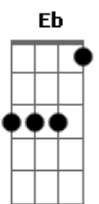

© ukulele-chords.com