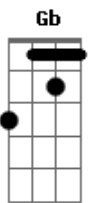

© ukulele-chords.com