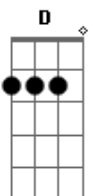

© ukulele-chords.com