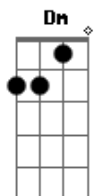

Dm F Am (C Am) Dm E7 D Am Bm
An eagle breaks the silence
Dm F Am Am (C Am)
And overflies the field
Dm E7 Am G
My eyes will try to follow
D Am Bm C
Till it vanishes away

Dm F Am (C Am)
Like candles in the darkness
Dm F Am Am (C Am)
We fight against the wind
Dm E7 Am G
Devotion to your idols
D Am Bm C
Soon will overthrow the king

(solo violino) - Adaptado para tablatura

(pre intro)

(intro guita)

1 2

Dbm
Out of order
Taming borders
Gb
Tearing down the fences
B
On and on and after all
Dbm
The century has gone
Racisme jumble
Turbulence
Gb A
My eyes believe we have gone to the end
E G
(ORDINARY EARTH) ORDINARY EARTH
D A
SAILING THROUGH THE SPACE
Dbm
Population Alienation
Gb
Losing all affection
B
Calling on to heaven's hope
Dbm
To watch for my protection
Out of luck

Potential struck
Gb
Remote controlled
A
By T.V. Again
E G
(Carries human souls) Carries human souls
G D Bm7 Bm
Lead us to the journey of our fate

E B
SO COME MILLENIUM SUN
C
Won't you show us the way
B A
Future's begun
G B
So words from my mouth come
Whispering for your

return

Solo1 Kiko Loureiro: (Dbm A B E Gbm Abm A B)4x
Solo2 Rafael (C Bm7 Dm Am C Bm7 Bb Am C)

Solo 1 Kiko Loureiro

Solo2 Rafael

T T T

D G E A
Pictures a sunset on the lake
D G E Fm
Mirrors of crystal your portrait
Dm B
Walking on this field while I wait

E B
SO COME MILLENIUM SUN
C
Won't you show us the way
B A
Future's begun
G B
So words from my mouth come
C B7 E
Whispering for your return
C B7 E
Show us the future's began
C D
Burning in millenium

SUN!!!

Acordes

© ukulele-chords.com