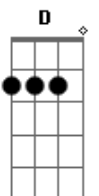

© ukulele-chords.com