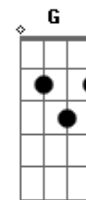

© ukulele-chords.com