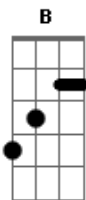

Refrão:

Abm7 E
Time after time
B Gb4 Abm7 Gb11
Burned your wings on the sun
E B Dbm Abm Gb
Me_tal I__car__us

Segunda Parte:

Abm7 First time I met you I wanted
Gb11
To be at your side
Abm7
And let my hair grow long
Those days are gone
Gb11
And I still fly by night
Dbm7
Bringing life to the dead
Even through times
Abm7
When I felt lonely(lonely)
Dbm7
Suddenly realized
B Gb11
The blood red tears from my eyes
A E
There was nothing much I could do
Gb11
But watch you die

Final:

Abm7 E Abm7 E
Ah! Those were the years
Abm7 E
I can still see the windy heights
Abm7
Against my skin
Gb11
And if I close my eyes
Dbm7
I close my eyes
Gb11 G
Close my eyes
E B Dbm7 Abm Gb
I'm flying over hills
E B Dbm7 Abm Gb
I'm flying over hills
E B Dbm7 Abm Gb
Flying over hills
Intro:

Primeira Parte:

Refrão:

Acordes

© ukulele-chords.com

© ukulele-chords.com

© ukulele-chords.com

© ukulele-chords.com

© ukulele-chords.com