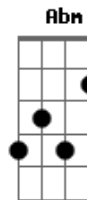

© ukulele-chords.com