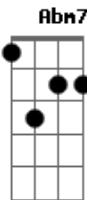

© ukulele-chords.com