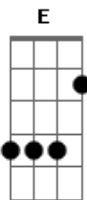

Acordes

© ukulele-chords.com