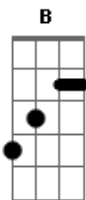

© ukulele-chords.com