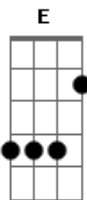

Acordes

© ukulele-chords.com

© ukulele-chords.com

© ukulele-chords.com

© ukulele-chords.com

© ukulele-chords.com

© ukulele-chords.com

© ukulele-chords.com

© ukulele-chords.com

© ukulele-chords.com