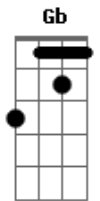

ukulele-chords.com

© ukulele-chords.com