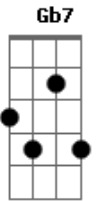

© ukulele-chords.com