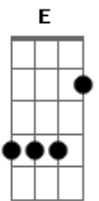

© ukulele-chords.com