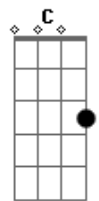

© ukulele-chords.com