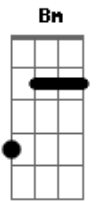

© ukulele-chords.com