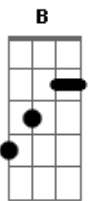

© ukulele-chords.com