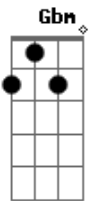

© ukulele-chords.com

© ukulele-chords.com

© ukulele-chords.com

© ukulele-chords.com

© ukulele-chords.com

ukulele-chords.com

© ukulele-chords.com

© ukulele-chords.com

© ukulele-chords.com

© ukulele-chords.com

© ukulele-chords.com

© ukulele-chords.com