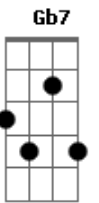

© ukulele-chords.com