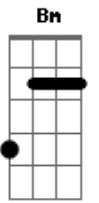

© ukulele-chords.com