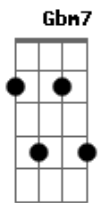

ukulele-chords.com

© ukulele-chords.com