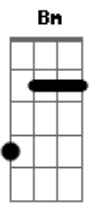

© ukulele-chords.com