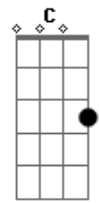

© ukulele-chords.com