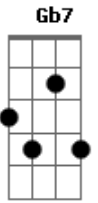

© ukulele-chords.com