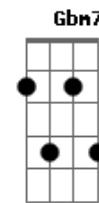

© ukulele-chords.com