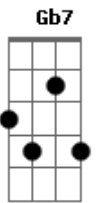

© ukulele-chords.com