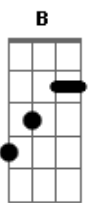

© ukulele-chords.com