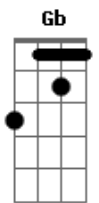

© ukulele-chords.com