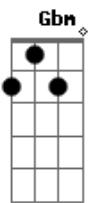

© ukulele-chords.com

© ukulele-chords.com

© ukulele-chords.com

© ukulele-chords.com

© ukulele-chords.com

ukulele-chords.com

© ukulele-chords.com

© ukulele-chords.com

© ukulele-chords.com

© ukulele-chords.com

© ukulele-chords.com

© ukulele-chords.com

© ukulele-chords.com