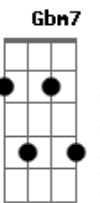

© ukulele-chords.com