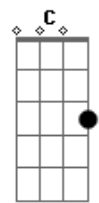

© ukulele-chords.com