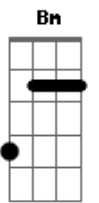

© ukulele-chords.com