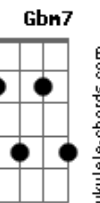

© ukulele-chords.com