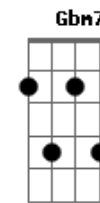

© ukulele-chords.com