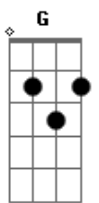

© ukulele-chords.com