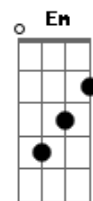

© ukulele-chords.com