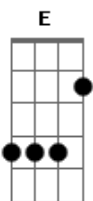

Segunda Estrofe:

F E7 Am C
I won't give away
F E7
Something I need

Terceira Estrofe:

Am Dm Am Dm
On a garden nursery
Am Dm F E7
I let my fancy wander free
Am Dm Am Dm
Children playing around a tree
Am Dm F E7
Sharing apples happi_ly

Quanta Estrofe:

F E7 Am C
Come and rest with me
F E7
Lay your hands on dreams

Refrão:

Am Em A7 Dm
I'll wait here by your side
Am
'Till you fall asleep
Am Em A7 D
I'll wait until you cry
A7 C
All over me the tears
B7 E(6-/9-)
You hide inside
Intro: e Primera Parte:

Segunda Parte:

Refrão:

Am

Acordes

© ukulele-chords.com

© ukulele-chords.com

© ukulele-chords.com

© ukulele-chords.com