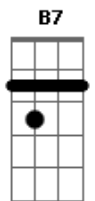

Segunda Estrofe:

F7M E7 Am C
I won't give away
F7M E7
Something I need

Terceira Estrofe:

Am Dm Am Dm
On a garden nursery
Am Dm F7M E7
I let my fancy wander free
Am Dm Am Dm
Children playing around a tree
Am Dm F7M E7
Sharing apples happily

© ukulele-chords.com

© ukulele-chords.com

© ukulele-chords.com

© ukulele-chords.com

© ukulele-chords.com

F7M E7 Am C
Come and rest with me
F7M E7
Lay your hands on dreams

Refrão:

Am Em7 A7 Dm7
I'll wait here by your side
Am
'Till you fall asleep
Am Em7 A7 D
I'll wait until you cry
A7 C
All over me the tears
B7 E(6-/9-)
You hide inside
Intro: e Primera Parte:

Segunda Parte:

Refrão:

Am