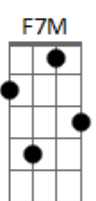

Segunda Estrofe:

F7M E7 Am C
I won't give away
F7M E7
Something I need

Terceira Estrofe:

Am Dm Am Dm
On a garden nursery
Am Dm F7M E7
I let my fancy wander free
Am Dm Am Dm
Children playing around a tree
Am Dm F7M E7
Sharing apples happi_ly

Quanta Estrofe:

F7M E7 Am C
Come and rest with me
F7M E7
Lay your hands on dreams

Refrão:

Am Em7 A7 Dm7
I'll wait here by your side
Am
'Till you fall asleep
Am Em7 A7 D
I'll wait until you cry
A7 C
All over me the tears
B7 E(6-/9-)
You hide inside
Intro: e Primera Parte:

Segunda Parte:

Refrão:

Am

Acordes

© ukulele-chords.com

© ukulele-chords.com

© ukulele-chords.com

© ukulele-chords.com