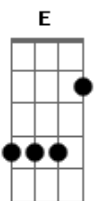

Segunda Estrofe:

F7M E7 Am C
I won't give away
F7M E7
Something I need

Terceira Estrofe:

Am Dm Am Dm
On a garden nursery
Am Dm F7M E7
I let my fancy wander free
Am Dm Am Dm
Children playing around a tree
Am Dm F7M E7
Sharing apples happi_ly

Quanta Estrofe:

F7M E7 Am C
Come and rest with me
F7M E7
Lay your hands on dreams

Refrão:

Am Em7 A7 Dm7
I'll wait here by your side
Am
'Till you fall asleep
Am Em7 A7 D
I'll wait until you cry
A7 C
All over me the tears
B7 E(6-/9-)
You hide inside
Intro: e Primera Parte:

Segunda Parte:

Refrão:

Am

Acordes

© ukulele-chords.com

© ukulele-chords.com

© ukulele-chords.com

© ukulele-chords.com