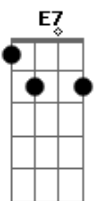

© ukulele-chords.com