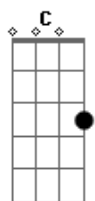

Angra - Lullaby For Lucifer

Tom: C

Intro: Am Dm Am Dm
Am Dm F7M E7

Primeira Estrofe

Am Dm Am Dm
On the sand, by the sea
Am Dm
I left my heart
F7M E7
To shed my grief
Am Dm Am Dm
A vulture came begging me
Am Dm F7M E7
Feed me with this piece of meat

Segunda Estrofe:

F7M E7 Am C
I won't give away
F7M E7
Something I need

Terceira Estrofe:

Am Dm Am Dm
On a garden nursery
Am Dm F7M E7
I let my fancy wander free
Am Dm Am Dm
Children playing around a tree
Am Dm F7M E7
Sharing apples happily

Quarta Estrofe:

Acordes

© ukulele-chords.com