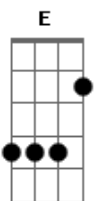

© ukulele-chords.com