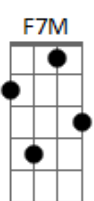

© ukulele-chords.com