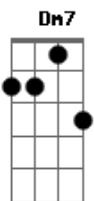

Segunda Estrofe:

F7M E7 Am C
I won't give away
F7M E7
Something I need

Terceira Estrofe:

Am Dm Am Dm
On a garden nursery
Am Dm F7M E7
I let my fancy wander free
Am Dm Am Dm
Children playing around a tree
Am Dm F7M E7
Sharing apples happily

© ukulele-chords.com

© ukulele-chords.com

© ukulele-chords.com

© ukulele-chords.com

© ukulele-chords.com

F7M E7 Am C
Come and rest with me
F7M E7
Lay your hands on dreams

Refrão:

Am Em7 A7 Dm7
I'll wait here by your side
Am
'Till you fall asleep
Am Em7 A7 D
I'll wait until you cry
A7 C
All over me the tears
B7 E(6-/9-)
You hide inside
Intro: e Primera Parte: