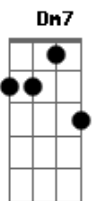

Segunda Estrofe:

F7M E7 Am C  
I won't give away  
F7M E7  
Something I need

Terceira Estrofe:

Am Dm Am Dm  
On a garden nursery  
Am Dm F7M E7  
I let my fancy wander free  
Am Dm Am Dm  
Children playing around a tree  
Am Dm F7M E7  
Sharing apples happily

© ukulele-chords.com

© ukulele-chords.com

© ukulele-chords.com

© ukulele-chords.com

F7M E7 Am C  
Come and rest with me  
F7M E7  
Lay your hands on dreams

Refrão:

Am Em7 A7 Dm7  
I'll wait here by your side  
Am  
'Till you fall asleep  
Am Em7 A7 D  
I'll wait until you cry  
A7 C  
All over me the tears  
B7 E(6-/9-)  
You hide inside  
Intro: e Primera Parte: