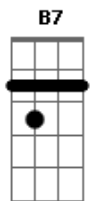

Segunda Estrofe:

F7M E7 Am C  
I won't give away  
F7M E7  
Something I need

Terceira Estrofe:

Am Dm Am Dm  
On a garden nursery  
Am Dm F7M E7  
I let my fancy wander free  
Am Dm Am Dm  
Children playing around a tree  
Am Dm F7M E7  
Sharing apples happily

© ukulele-chords.com

© ukulele-chords.com

© ukulele-chords.com

© ukulele-chords.com

F7M E7 Am C  
Come and rest with me  
F7M E7  
Lay your hands on dreams

Refrão:

Am Em7 A7 Dm7  
I'll wait here by your side  
Am  
'Till you fall asleep  
Am Em7 A7 D  
I'll wait until you cry  
A7 C  
All over me the tears  
B7 E(6-/9-)  
You hide inside  
Intro: e Primera Parte: