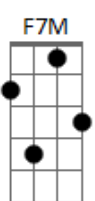

Segunda Estrofe:

F7M E7 Am C
I won't give away
F7M E7
Something I need

Terceira Estrofe:

Am Dm Am Dm
On a garden nursery
Am Dm F7M E7
I let my fancy wander free
Am Dm Am Dm
Children playing around a tree
Am Dm F7M E7
Sharing apples happi_ly

Quanta Estrofe:

F7M E7 Am C
Come and rest with me
F7M E7
Lay your hands on dreams

Refrão:

Am Em7 A7 Dm7
I'll wait here by your side
Am
'Till you fall asleep
Am Em7 A7 D
I'll wait until you cry
A7 C
All over me the tears
B7 E(6-/9-)
You hide inside
Intro: e Primera Parte:

Segunda Parte:

Refrão:

Am

Acordes

© ukulele-chords.com

© ukulele-chords.com

© ukulele-chords.com

© ukulele-chords.com