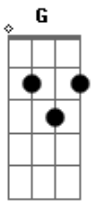

Angra - Fireworks

Tom: G

(Estava com alguns erros, mas já foi consertada)

Intro: - D,G,Bb,C,D (2X)
E, D7 (2X)
D,G,D,Bb,C,D

D
It's New Year's Day;
G D
Looking up to the sky
C G D
We all await for the fireworks to fly
E D7
And I hold you
E D7 C
And I stand by you now...

D G D
Over the bay darkness breaks to a glow
C
But still the sands keep
G D
on running too slow
E D7
And I love you
E D7 C
And I care for you now...

D G
Green comes after white
D Bb C D
Night turns to day into the fire
D G D
Look at our dreams flying away
Bb C D
Climbing up higher
D G D
Along the shore timeless faces reflect
C G D

The innocence of childhood never left
E D7
And I miss you
E D7 C
And I cry for you now
D G
Green comes after white
D Bb C D
Night turns to day into the fire
D G D
Look at our dreams flying away
Bb C D
Climbing up higher
D Bb C
And the ones who we trust
D Bb
And the moments of joy
D Bb C
Mirrored there in a glow
D Bb
That will dazzle our eyes
D G C
Here in my heart, in my soul
D G C
Sharing the miracle of Hope
G D C
In my heart, in my mind, in my soul...
D G C
Stay hand in hand, stay with me
D G C
Love is the key to believe
G D C
In our hearts, in our minds, in our souls!
D G
... But now no matter what I say,
D Bb C D
Just look at the fireworks!

Acordes

© ukulele-chords.com