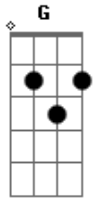

© ukulele-chords.com