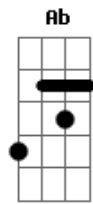

© ukulele-chords.com