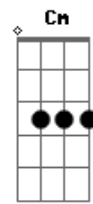

© ukulele-chords.com