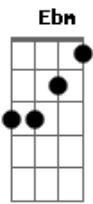

© ukulele-chords.com