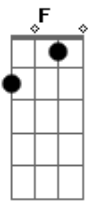

© ukulele-chords.com