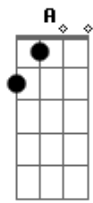

© ukulele-chords.com