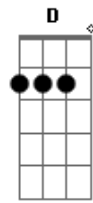

© ukulele-chords.com