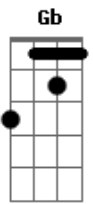

Angra - Eyes Of Christ

Tom: Gb
Intro: Ebm Db Ebm Db
B Abm Ebm Cm Ab

Cm
Demian poor child was raised in the gutter
Ab
Digs in thrashcans to kill the hunger
Fm Ab
When your mouth is so full of promise
Cm
All I see is one empty hand

Fm
The world may turn but
Bb Cm
some things never change

Cm
Uptown princess a life inside cages
Ab
Wearing diamonds around the neck
Fm Ab
I know Bibles are full of fair words
Cm
But nothing's worth more than what to care

Fm Bb Cm
The world keeps turning and still things stay the same
Fm Gb
You look away while I see the

Bbm Ab F
Eyes of Christ on a devil's face
Bbm Ab
Eyes of Christ on a devil's face
Db Eb Fm
Wait for your heart to show the way
Bb Eb
Turn your old mind from flesh to clay
Edim Fm
I beg for a Miracle

[Solo] Cm Eb Fm Cm Eb Fm Eb
Ab Bb Cm Gm Ab Bb Cm
Fm Ab Fm Bb

Ebm
We've made'em heroes
We've made'em warriors
We've made their mothers cry

B
We've got our defence
Abm
We've got our difference
Ebm
We're playing different sides

Abm Db
You'll die someday and still
Ebm
the world will be the same

Abm A
Now you understand when i see the

Bbm Ab F
Eyes of Christ on a devil's face
Bbm Ab
Eyes of Christ on the devil's face

Db Eb Fm
Driving a knife in your despair
Bb Eb

May become blind the ones who stare
Edim

Look to the
Cm Bb G

Eyes of Christ on the devil's face
Cm Bb

Eyes of Christ on a devil's face
Eb F Gm

Setting on fire those who pray
C F

Blinding the eyes of human race
D Gm

Please beg for a miracle!

Acordes

© ukulele-chords.com