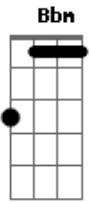

© ukulele-chords.com