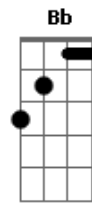

© ukulele-chords.com