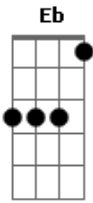

© ukulele-chords.com