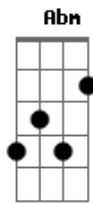

© ukulele-chords.com