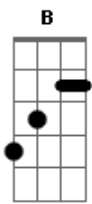

© ukulele-chords.com