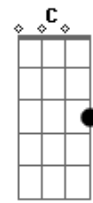

© ukulele-chords.com