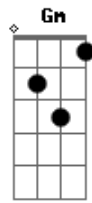

© ukulele-chords.com