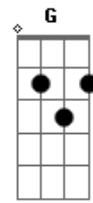

© ukulele-chords.com