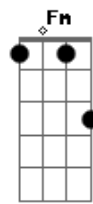

© ukulele-chords.com