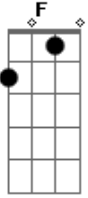

© ukulele-chords.com