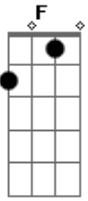

© ukulele-chords.com