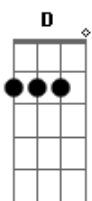

© ukulele-chords.com