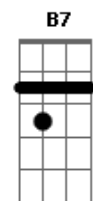

© ukulele-chords.com