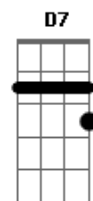

© ukulele-chords.com