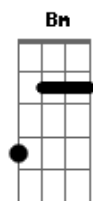

© ukulele-chords.com