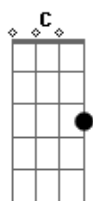

© ukulele-chords.com