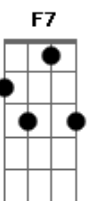

ukulele-chords.com