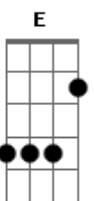

ukulele-chords.com