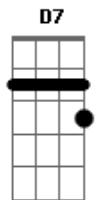

© ukulele-chords.com