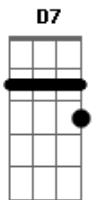

© ukulele-chords.com