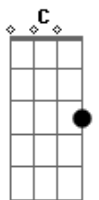

© ukulele-chords.com