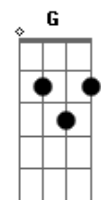

© ukulele-chords.com