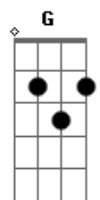

© ukulele-chords.com