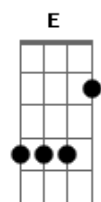

© ukulele-chords.com