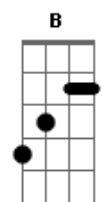

© ukulele-chords.com