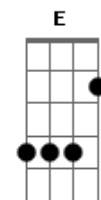

© ukulele-chords.com