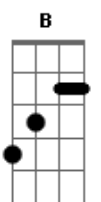

© ukulele-chords.com