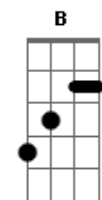

© ukulele-chords.com