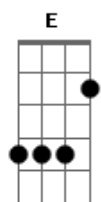

© ukulele-chords.com