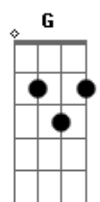

© ukulele-chords.com