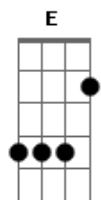

© ukulele-chords.com