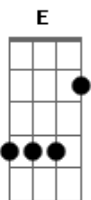

© ukulele-chords.com