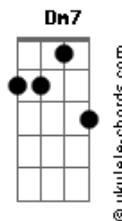

© ukulele-chords.com