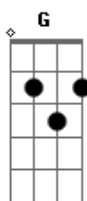

Andy Williams - Unchained Melody

Tom: G

G Em C
Oh, my love, my darling
D G Em D
I've hungered for your touch a long, lonely time
G Em C D G
Time goes by so slowly and time can do so much
Em D
Are you still mine
G G Em B7/13-
I need your love, I need your love
C Am7 D7 G
God speed your love to me
Bridge
C D C Bm
Lonely rivers flow to the sea, to the sea
C D G

To the open arms of the sea
C D C Bm
Lonely rivers sigh, wait for me, wait for me
C D G D7
I'll be coming home, wait for me"
G Em C
Oh, my love, my darling
D G Em D
I've hungered for your touch a long, lonely time
G Em C D G
Time goes by so slowly and time can do so much
Em D
Are you still mine
G G Em B7/13-
I need your love, I need your love
C Am7 D7 G
God speed your love to me

Acordes