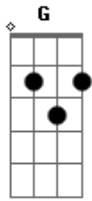

© ukulele-chords.com

© ukulele-chords.com