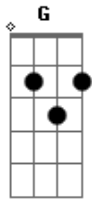

© ukulele-chords.com