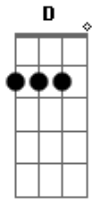

Andy Williams - The Twelfth of Never

Tom: D

Intro: D

D D7M G G Em7 G D
You ask how much I need you must I explain
A7 Edim A7 D D G D D A7
I need you, oh my darling, like roses need rain
Em7 A7 Em7 A7 D D G D D A7
You ask how long I'll love you, I'll tell you true
Edim G G Em7 G G Em7 D
Un til the Twelfth of Never, I'll still be loving you
A A7 D Bm G A7 D

Hold me close, never let me go
Gb7 Bm Bm7 G G Em7 A7
Hold me close, melt my heart like April snow
D D7M G G Em7 G D
I'll love you 'til the bluebells forget to bloom
A7 Edim A7 D D G D D A7
I'll love you 'til the clover has lost its perfume
Em7 A7 Em7 A7 D D G D D A7
I'll love you 'til the poets run out of rhyme
Edim G G Em7 G G Em7 D
Until the Twelfth of Never and that's a long, long time
Edim G G Em7 G Em7 G Em7 Gdim A7 D
Until the Twelfth of Never and that's a long, long time

Acordes