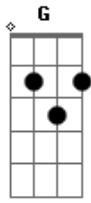

© ukulele-chords.com