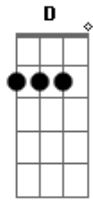

Andy Williams - The Twelfth of Never

Tom: D

Intro: D

D D7M G G Em7 G D
You ask how much I need you must I explain
A7 Edim A7 D D G D D A7
I need you, oh my darling, like roses need rain
Em7 A7 Em7 A7 D D G D D A7
You ask how long I'll love you, I'll tell you true
Edim G G Em7 G G Em7 D
Un til the Twelfth of Never, I'll still be loving you
A A7 D Bm G A7 D

Hold me close, never let me go
Gb7 Bm Bm7 G G Em7 A7
Hold me close, melt my heart like April snow
D D7M G G Em7 G D
I'll love you 'til the bluebells forget to bloom
A7 Edim A7 D D G D D A7
I'll love you 'til the clover has lost its perfume
Em7 A7 Em7 A7 D D G D D A7
I'll love you 'til the poets run out of rhyme
Edim G G Em7 G G Em7 D
Until the Twelfth of Never and that's a long, long time
Edim G G Em7 G Em7 G Em7 Gdim A7 D
Until the Twelfth of Never and that's a long, long time

Acordes