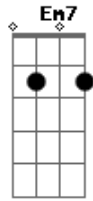

© ukulele-chords.com