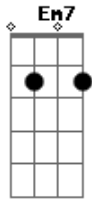

© ukulele-chords.com