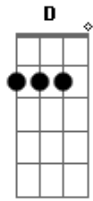

Andy Williams - The Twelfth of Never

Tom: D

Intro: D

D D7M G G Em7 G D
You ask how much I need you must I explain
A7 Edim A7 D D G D D A7
I need you, oh my darling, like roses need rain
Em7 A7 Em7 A7 D D G D D A7
You ask how long I'll love you, I'll tell you true
Edim G G Em7 G G Em7 D
Un til the Twelfth of Never, I'll still be loving you
A A7 D Bm G A7 D

Hold me close, never let me go
Gb7 Bm Bm7 G G Em7 A7
Hold me close, melt my heart like April snow
D D7M G G Em7 G D
I'll love you 'til the bluebells forget to bloom
A7 Edim A7 D D G D D A7
I'll love you 'til the clover has lost its perfume
Em7 A7 Em7 A7 D D G D D A7
I'll love you 'til the poets run out of rhyme
Edim G G Em7 G G Em7 D
Until the Twelfth of Never and that's a long, long time
Edim G G Em7 G Em7 G Em7 Gdim A7 D
Until the Twelfth of Never and that's a long, long time

Acordes