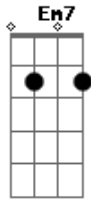

© ukulele-chords.com