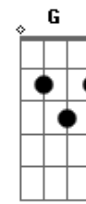

© ukulele-chords.com

© ukulele-chords.com