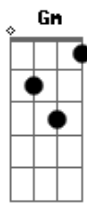

Andy Williams - The Days Of Wine And Roses

Tom: C

The days of wine and roses
Laugh and run away like a child at play
Through a meadow land toward a closing door
A door marked "never more"
That wasn't there before
The lonely night discloses
Just a passing breeze filled with memories

Of the golden smile that introduced me to
The days of wine and roses and you

Interlude:
D Dm7 D7 Dm Bm7 E7 Am7 Cdim Dm7 Fdim G7

The lonely night discloses
Just a passing breeze filled with memories
Of the golden smile that introduced me to
The days of wine and roses and you

Acordes