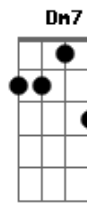

© ukulele-chords.com