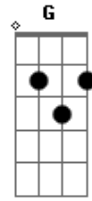

© ukulele-chords.com