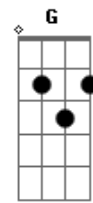

© ukulele-chords.com