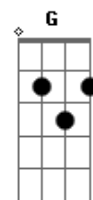

© ukulele-chords.com