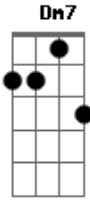

© ukulele-chords.com