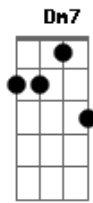

© ukulele-chords.com