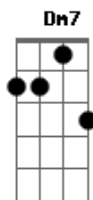

© ukulele-chords.com