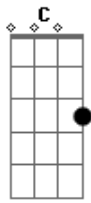

© ukulele-chords.com