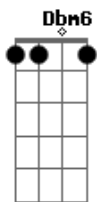

© ukulele-chords.com