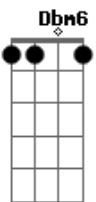

© ukulele-chords.com