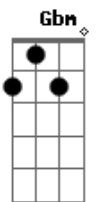

© ukulele-chords.com