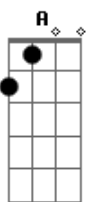

© ukulele-chords.com