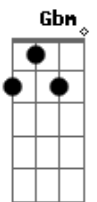

© ukulele-chords.com