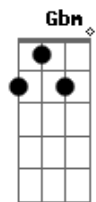

© ukulele-chords.com