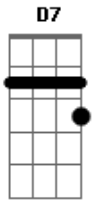

© ukulele-chords.com