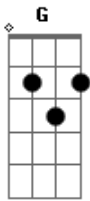

© ukulele-chords.com