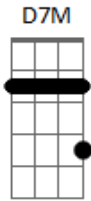

© ukulele-chords.com