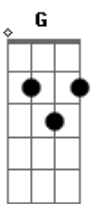

© ukulele-chords.com