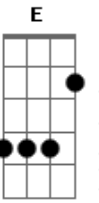

© ukulele-chords.com