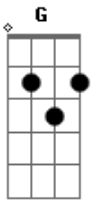

© ukulele-chords.com