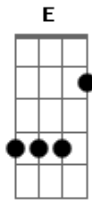

© ukulele-chords.com