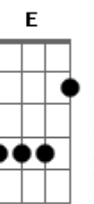

© ukulele-chords.com