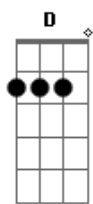

Andy Williams - My Happiness

Tom: D

D D7 G G G
Evening shadows make me blue
G A7 D D
When each weary day is through
D Cdim Em7 A7 G A7 A7/13- D Cdim A7
How I long to be with you, my happiness
A7/13- G G G
Every day I reminisce
G A7 D D
Dreaming of your tender kiss
D Cdim Em7 A7 G A7 A7/13- D G D D7M D7
Always thinking how I miss my happiness

Bridge

G G Em7
A million years, it seems,
D Fdim D
Have gone by since we shared our dreams;
E E7
But I'll hold you again
G G G A7
There'll be no blue memories then
A G G G
Whether skies are gray or blue
G A7 D D
Any place on earth will do
D Cdim Em7 A7 G A7 A7/13- D G Gdim D
Just as long as I'm with you, my happiness

Acordes