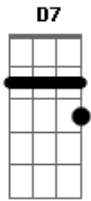

© ukulele-chords.com