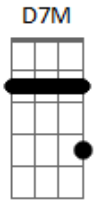

© ukulele-chords.com