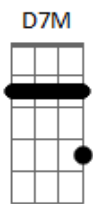

© ukulele-chords.com

© ukulele-chords.com