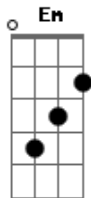

© ukulele-chords.com