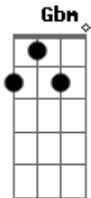

© ukulele-chords.com