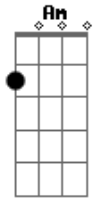

Andy Williams - Moon River

Tom: C

Moon river, ^C wider than a ^{Am7} mile ^F
^F I'm crossing you in ^C style some ^{Dm} day
^{E7} Oh, dream ^{Am7} maker, you ^{C7} heart ^F breaker ^{Fm}
^{Am7} ^{Am} ^F ^{G7}

Wherever you're goin', I'm goin' your way

^C ^{Am7} ^F ^C
Two drifters, off to see the world
^F ^C ^{Dm} ^{E7}
There's such a lot of world to see
^C ^F ^C ^{Am7} ^{Am} ^F ^C ^F
We're a - fter the same rainbow's end, waitin' 'round the
bend
^F ^C ^{Am7} ^{G7} ^F ^{Fm} ^C
My huckleberry friend, moon river, and me

Acordes

© ukulele-chords.com