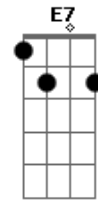

© ukulele-chords.com

© ukulele-chords.com