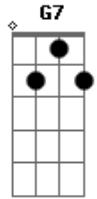

© ukulele-chords.com