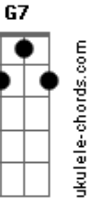

© ukulele-chords.com