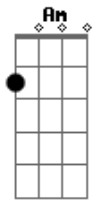

Andy Williams - Moon River

Tom: C

Moon river, ^C wider than a ^{Am7} mile ^F
^F I'm crossing you in ^C style some ^{Dm} day
^{E7} Oh, dream ^{Am7} maker, you ^{C7} heart ^F breaker ^{Fm}
^{Am7} bend ^{Am} ^F ^{G7}

Wherever you're goin', I'm goin' your way

^C ^{Am7} ^F ^C
Two drifters, off to see the world
^F ^C ^{Dm} ^{E7}
There's such a lot of world to see
^C ^F ^C ^{Am7} ^{Am} ^F ^C ^F
We're a - fter the same rainbow's end, waitin' 'round the
bend
^F ^C ^{Am7} ^{G7} ^F ^{Fm} ^C
My huckleberry friend, moon river, and me

Acordes

© ukulele-chords.com