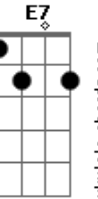

© ukulele-chords.com