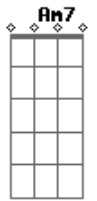

© ukulele-chords.com