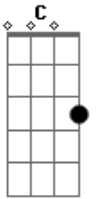

© ukulele-chords.com