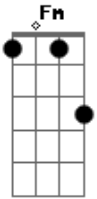

© ukulele-chords.com