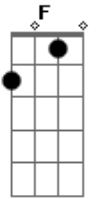

© ukulele-chords.com