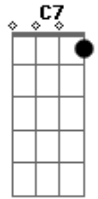

© ukulele-chords.com