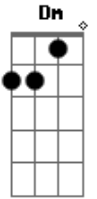

© ukulele-chords.com