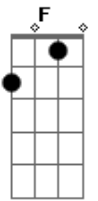

© ukulele-chords.com