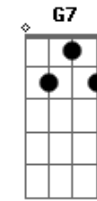

© ukulele-chords.com