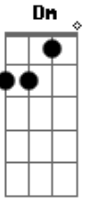

© ukulele-chords.com