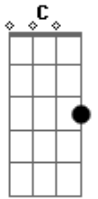

© ukulele-chords.com