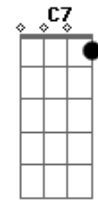

© ukulele-chords.com