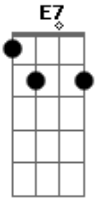

© ukulele-chords.com