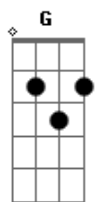

Andy Williams - Mam'selle

Tom: G

G Am Cdim G D D G
A small cafe, Mam'selle
G Am Cdim G C Bm
Our rendezvous Mam'selle
Fdim Am D7 Am
The violins were warm and sweet
D G F Gb7 G
And so were you, Mam'selle
G Am D7-9 G D D G
And as the night danced by
G Am Cdim C

A kiss became a sigh
F Bm G Em Am Cm
Your lovely eyes seemed to sparkle just like wine does
Bm G Em B7/13- Em A7 D Fdim D7
No heart ever yearned the way that mine does for you
G Am Cdim G D D G
And yet I know too well
G A7 Cdim G C Bm
Some day you'll say goodbye
Gdim Am D7
Then violins will cry
Am Cdim G G Am Am Cdim G
And so will I, Mam'selle

Acordes

© ukulele-chords.com