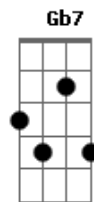

© ukulele-chords.com