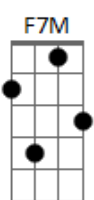

© ukulele-chords.com