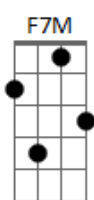

© ukulele-chords.com