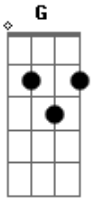

© ukulele-chords.com