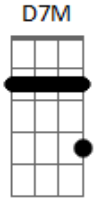

© ukulele-chords.com