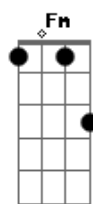

© ukulele-chords.com