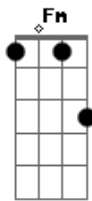

© ukulele-chords.com