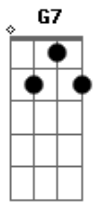

© ukulele-chords.com