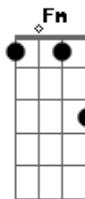

© ukulele-chords.com