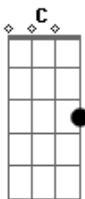

Andy Williams - I'm So Lonesome I Could Cry

Tom: C

C C Am7 Am7
Hear that lonesome whippoorwill
C Em Gm7 C7
He sounds too blue to fly
F Fm C Am
The midnight train is whining low
G C G7 C G Am7 G
I'm so lonesome I could cry
C C Am7 Am7
I've never seen a night so long
C Em Gm7 C7
When time goes crawling by
F Fm C Am
The moon just went behind a cloud
G C G7 C G Am7 G

I'm so lonesome I could cry
C C Am7 Am7
Did you ever see a Robin weep
C Em Gm7 C7
When leaves begin to die
F Fm C Am
That means he's lost the will to live
G C G7 C G Am7 G
I'm so lonesome I could cry
C C Am7 Am7
The silence of a falling star
C Em Gm7 C7
Lights up a purple sky
F Fm C Am
And as I wonder where you are
G C G7 C G Am7 G
I'm so lonesome I could cry

Acordes