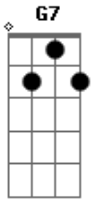

© ukulele-chords.com