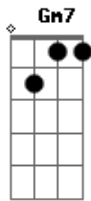

© ukulele-chords.com