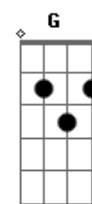

© ukulele-chords.com