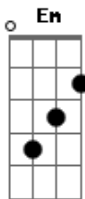

© ukulele-chords.com