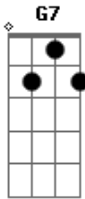

© ukulele-chords.com