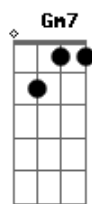

© ukulele-chords.com