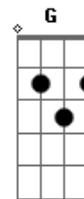

© ukulele-chords.com

© ukulele-chords.com