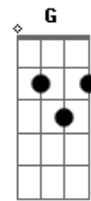

© ukulele-chords.com