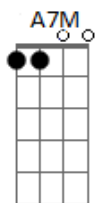

Andy Williams - I Need You

Tom: C

We use to laugh, we use to cry
We use to bow our heads and wonder why
And now you're gone I guess I'll carry on
I'll make the best of what you're left of me
Left to me, left to me
I need you, like the flower needs the rain
You know I need you
Yes, I'll say it all again, you know I need you

Like the winter needs the spring
You know I need you, I need you
And everyday I'd laugh the hours away
Just knowing you would think and love me
Then you came and I was put to blame
For every story told about me
About me, about me
I need you, like the flower needs the rain
You know I need you

Acordes

ukulele-chords.com