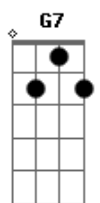

ukulele-chords.com